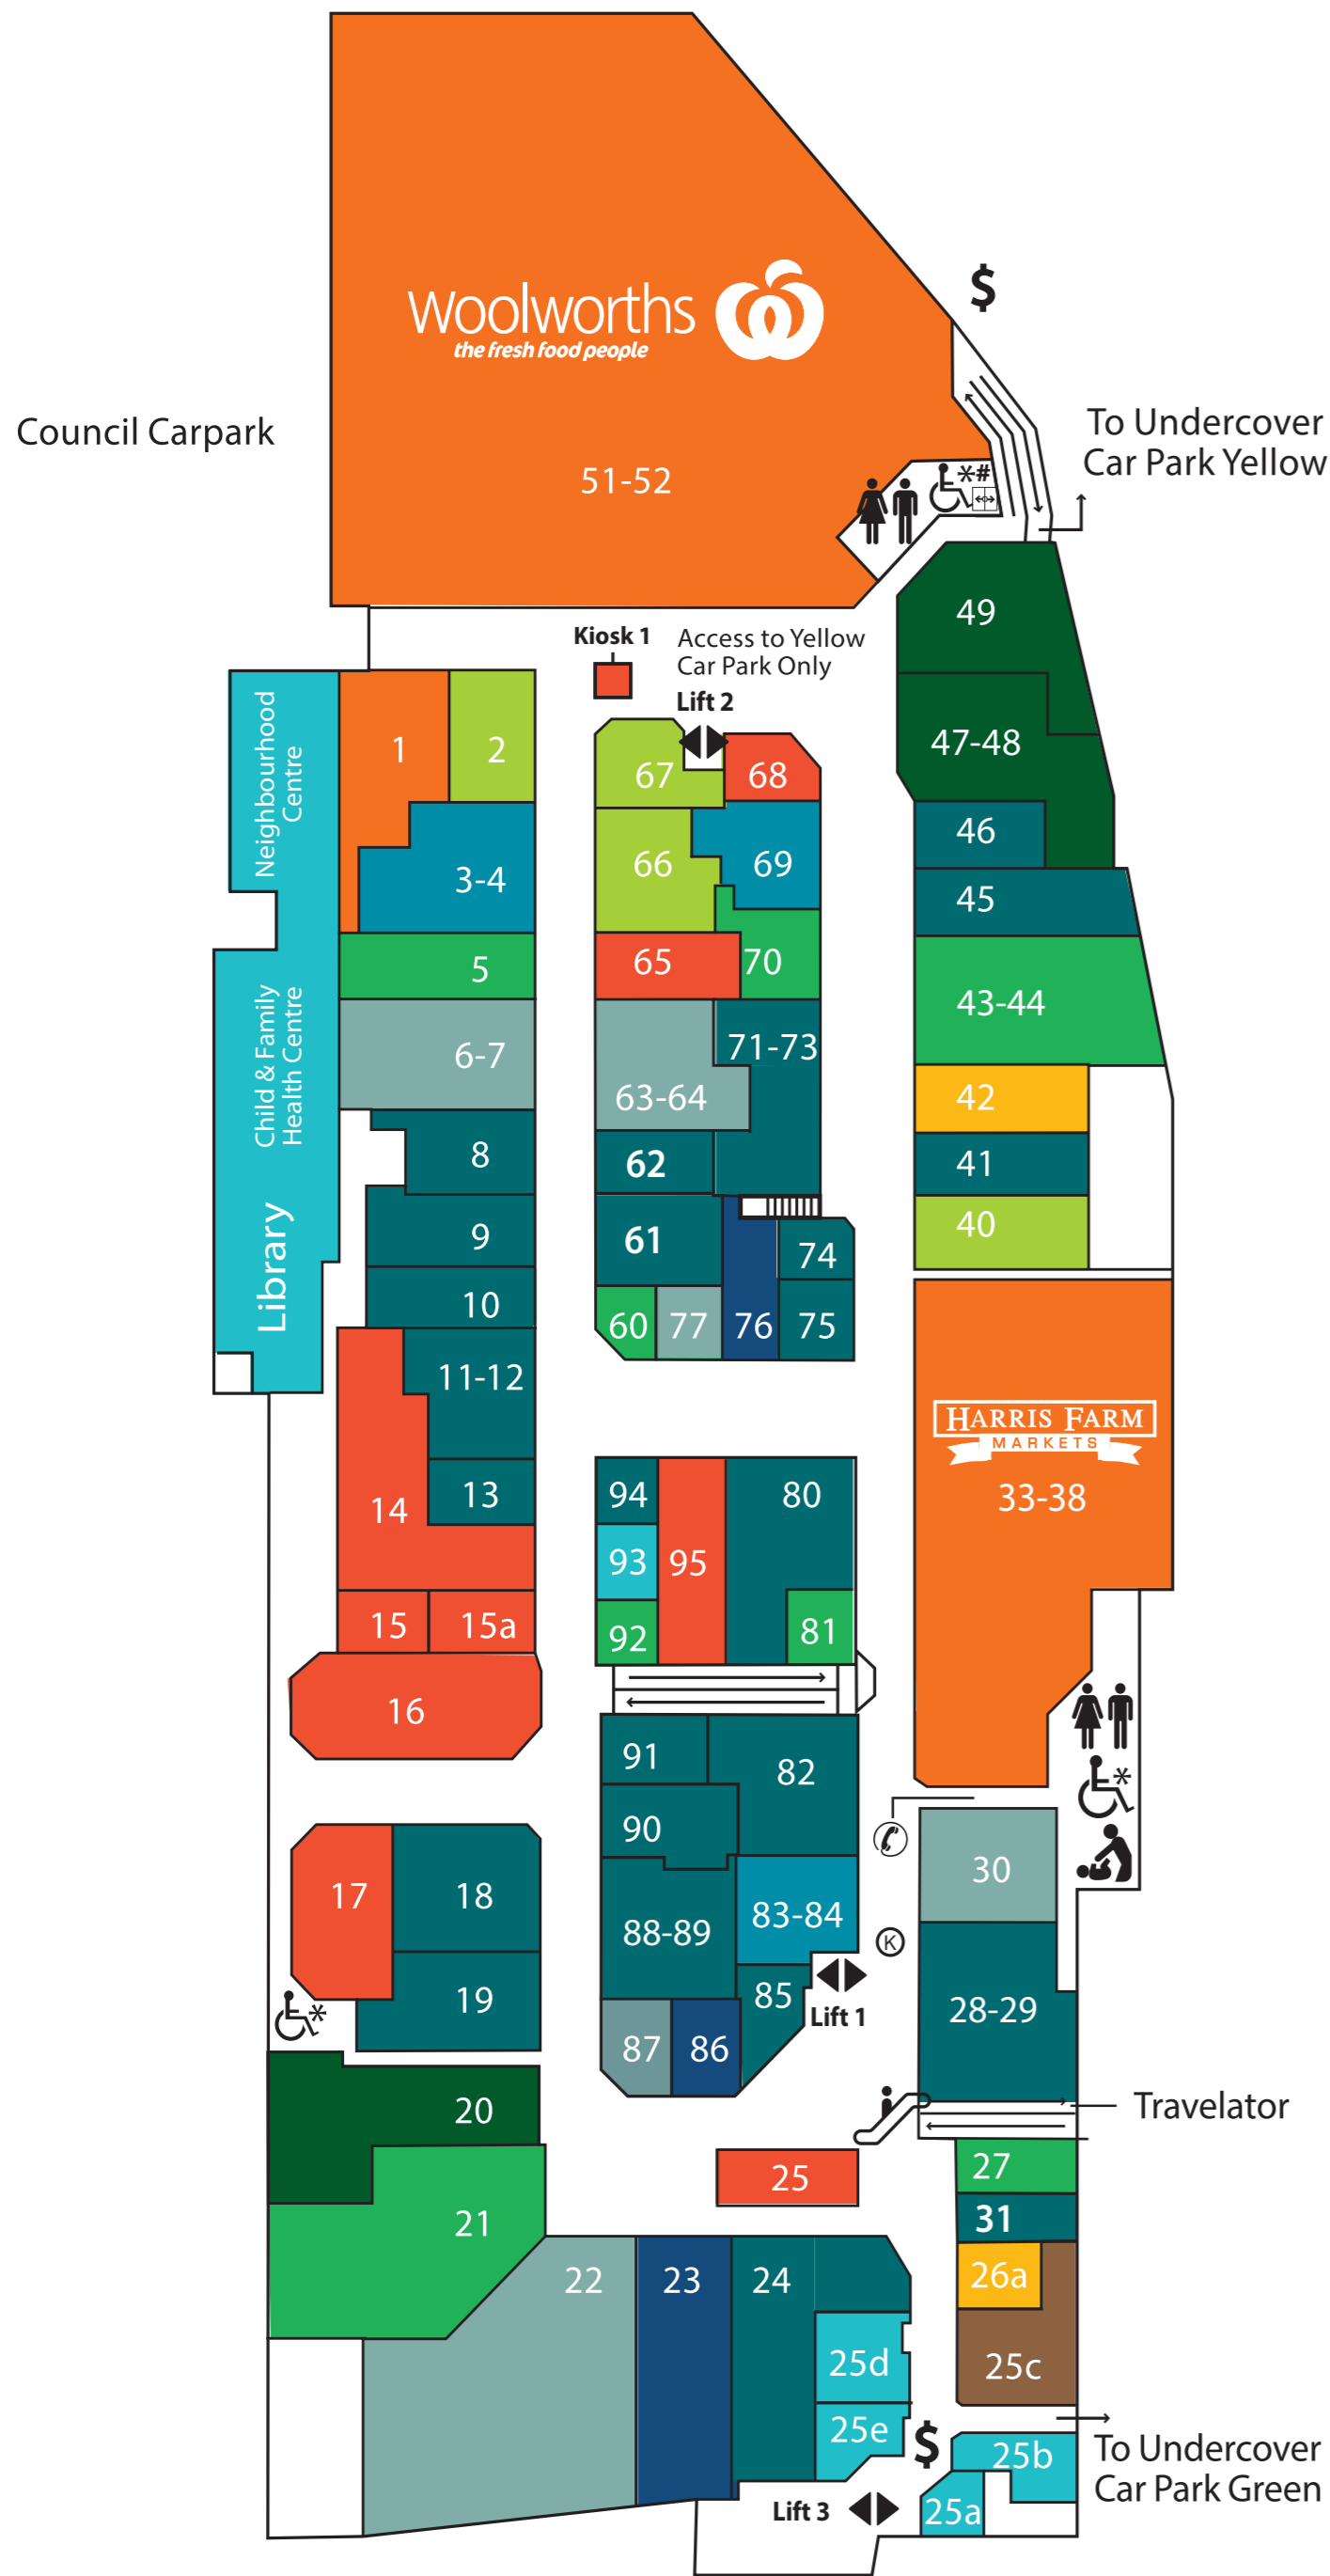

# Centre Directory

## Memorial Ave Entrance – Level 1

### Directory Key

- Supermarkets & Liquor
- Banking & Finance
- Books, Homewares, Gifts & Florist
- Cafés, Restaurants & Takeaway
- Fashion, Footwear & Jewellery
- Fresh Food
- Health, Hairdressing & Beauty
- Medical & Pharmacy
- Music & Photography
- Pay Station
- Petshop
- Services
- Telecommunications
- Travel, Newsagency & Post Office
- Parents Room
- Wheelchair Accessible Restroom (\*LHS Rail, #RHS Rail, #Automatic Door)
- Male & Female Restrooms
- Travelator
- Telephone
- Lifts

### Footwear

Alyzz K Boutique	L1	31
Blue Illusion	L1	10
Carolina	L2	128
Country Road (Coming late Sept)	L1	28-29
Decjuba	L1	19
Leisure's Shoe Boutique	L1	11
Red Pearl	L2	105
R.M.Williams	L1	30
Shoe Guru	L1	41
Sportscraft	L1	82
Trenery	L1	71-73
Warwick Dawson Shoes	L2	130
Witchery	L1	45