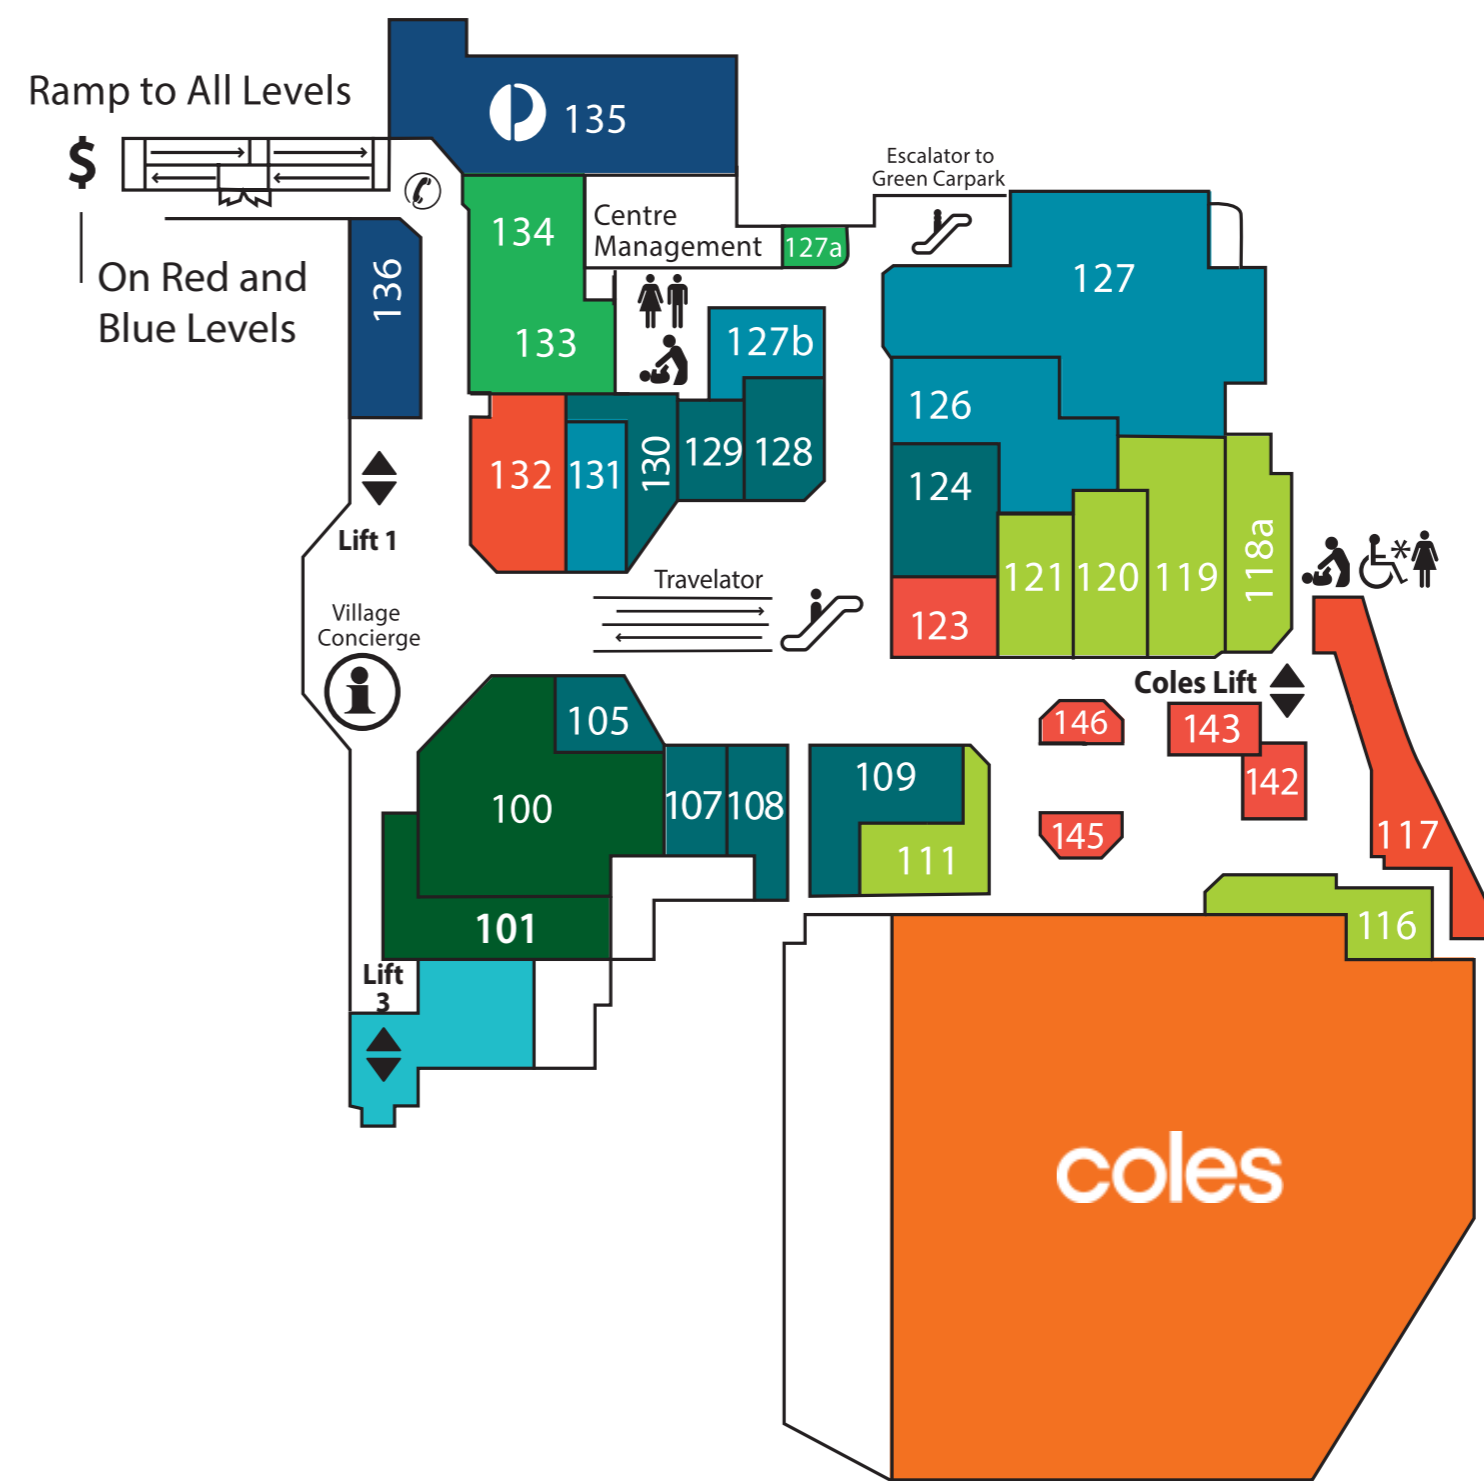

Cowan Road Entrance – Level 2