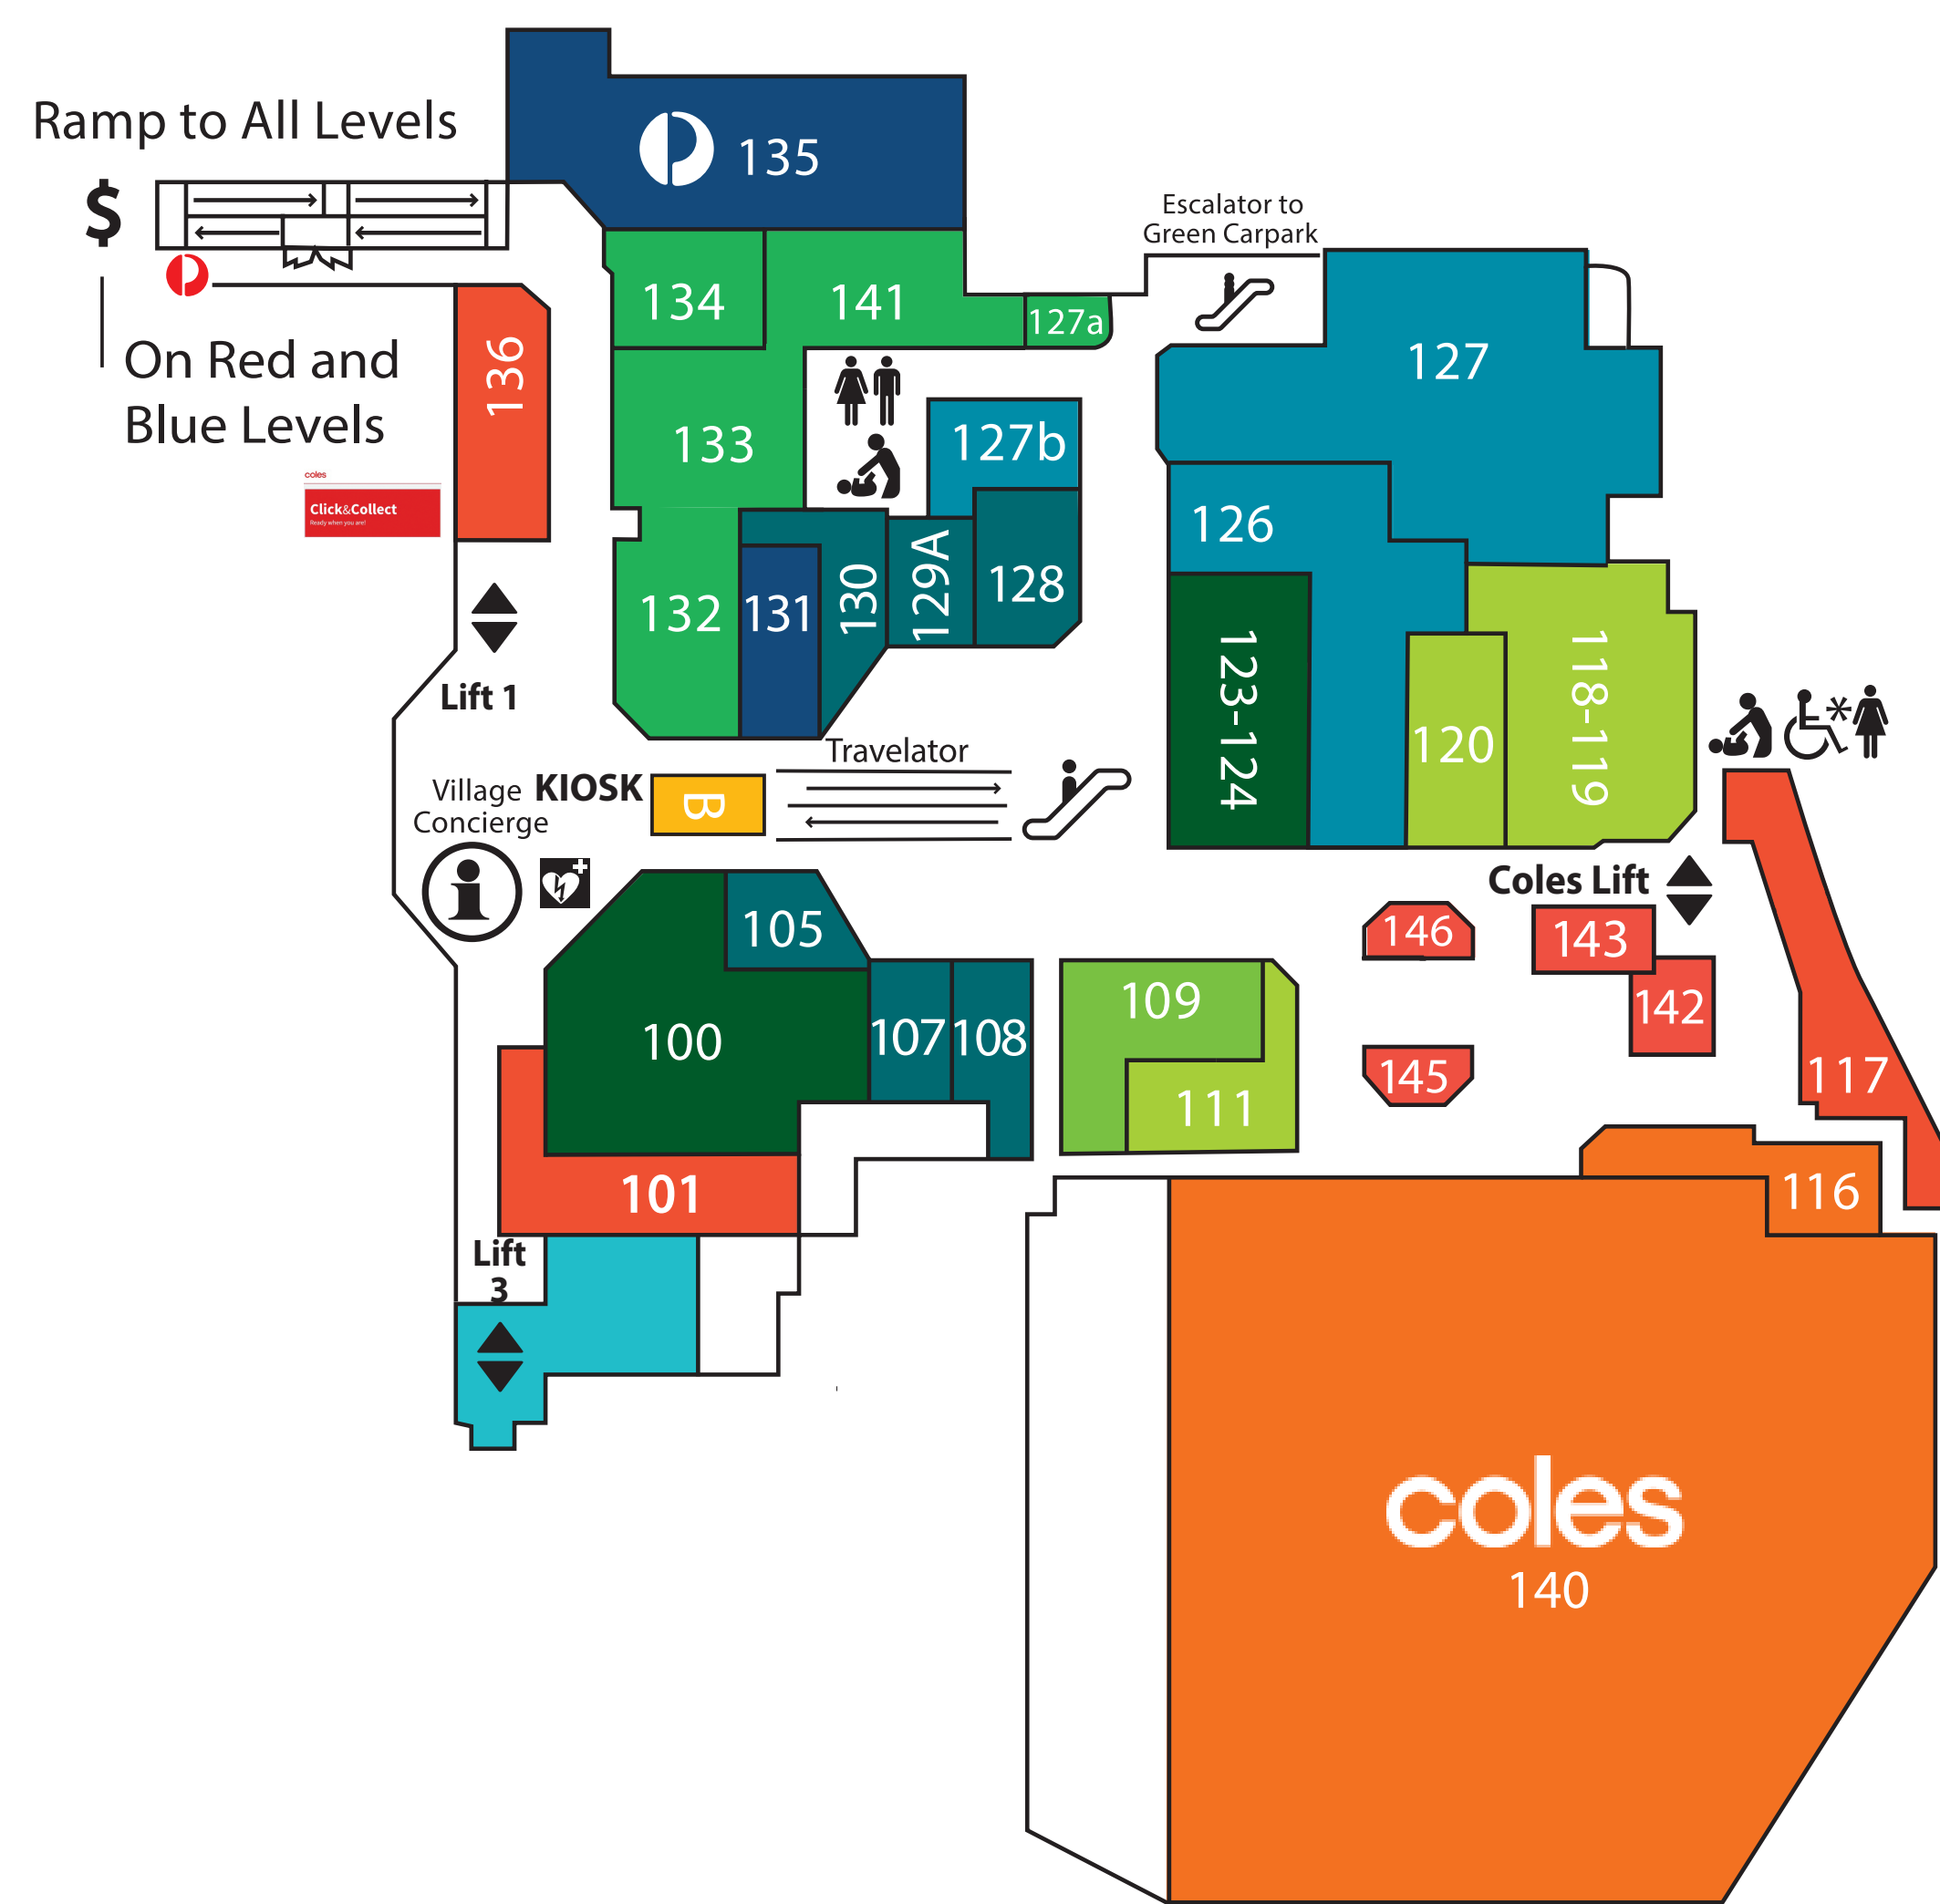

Cowan Road Entrance – Level 2