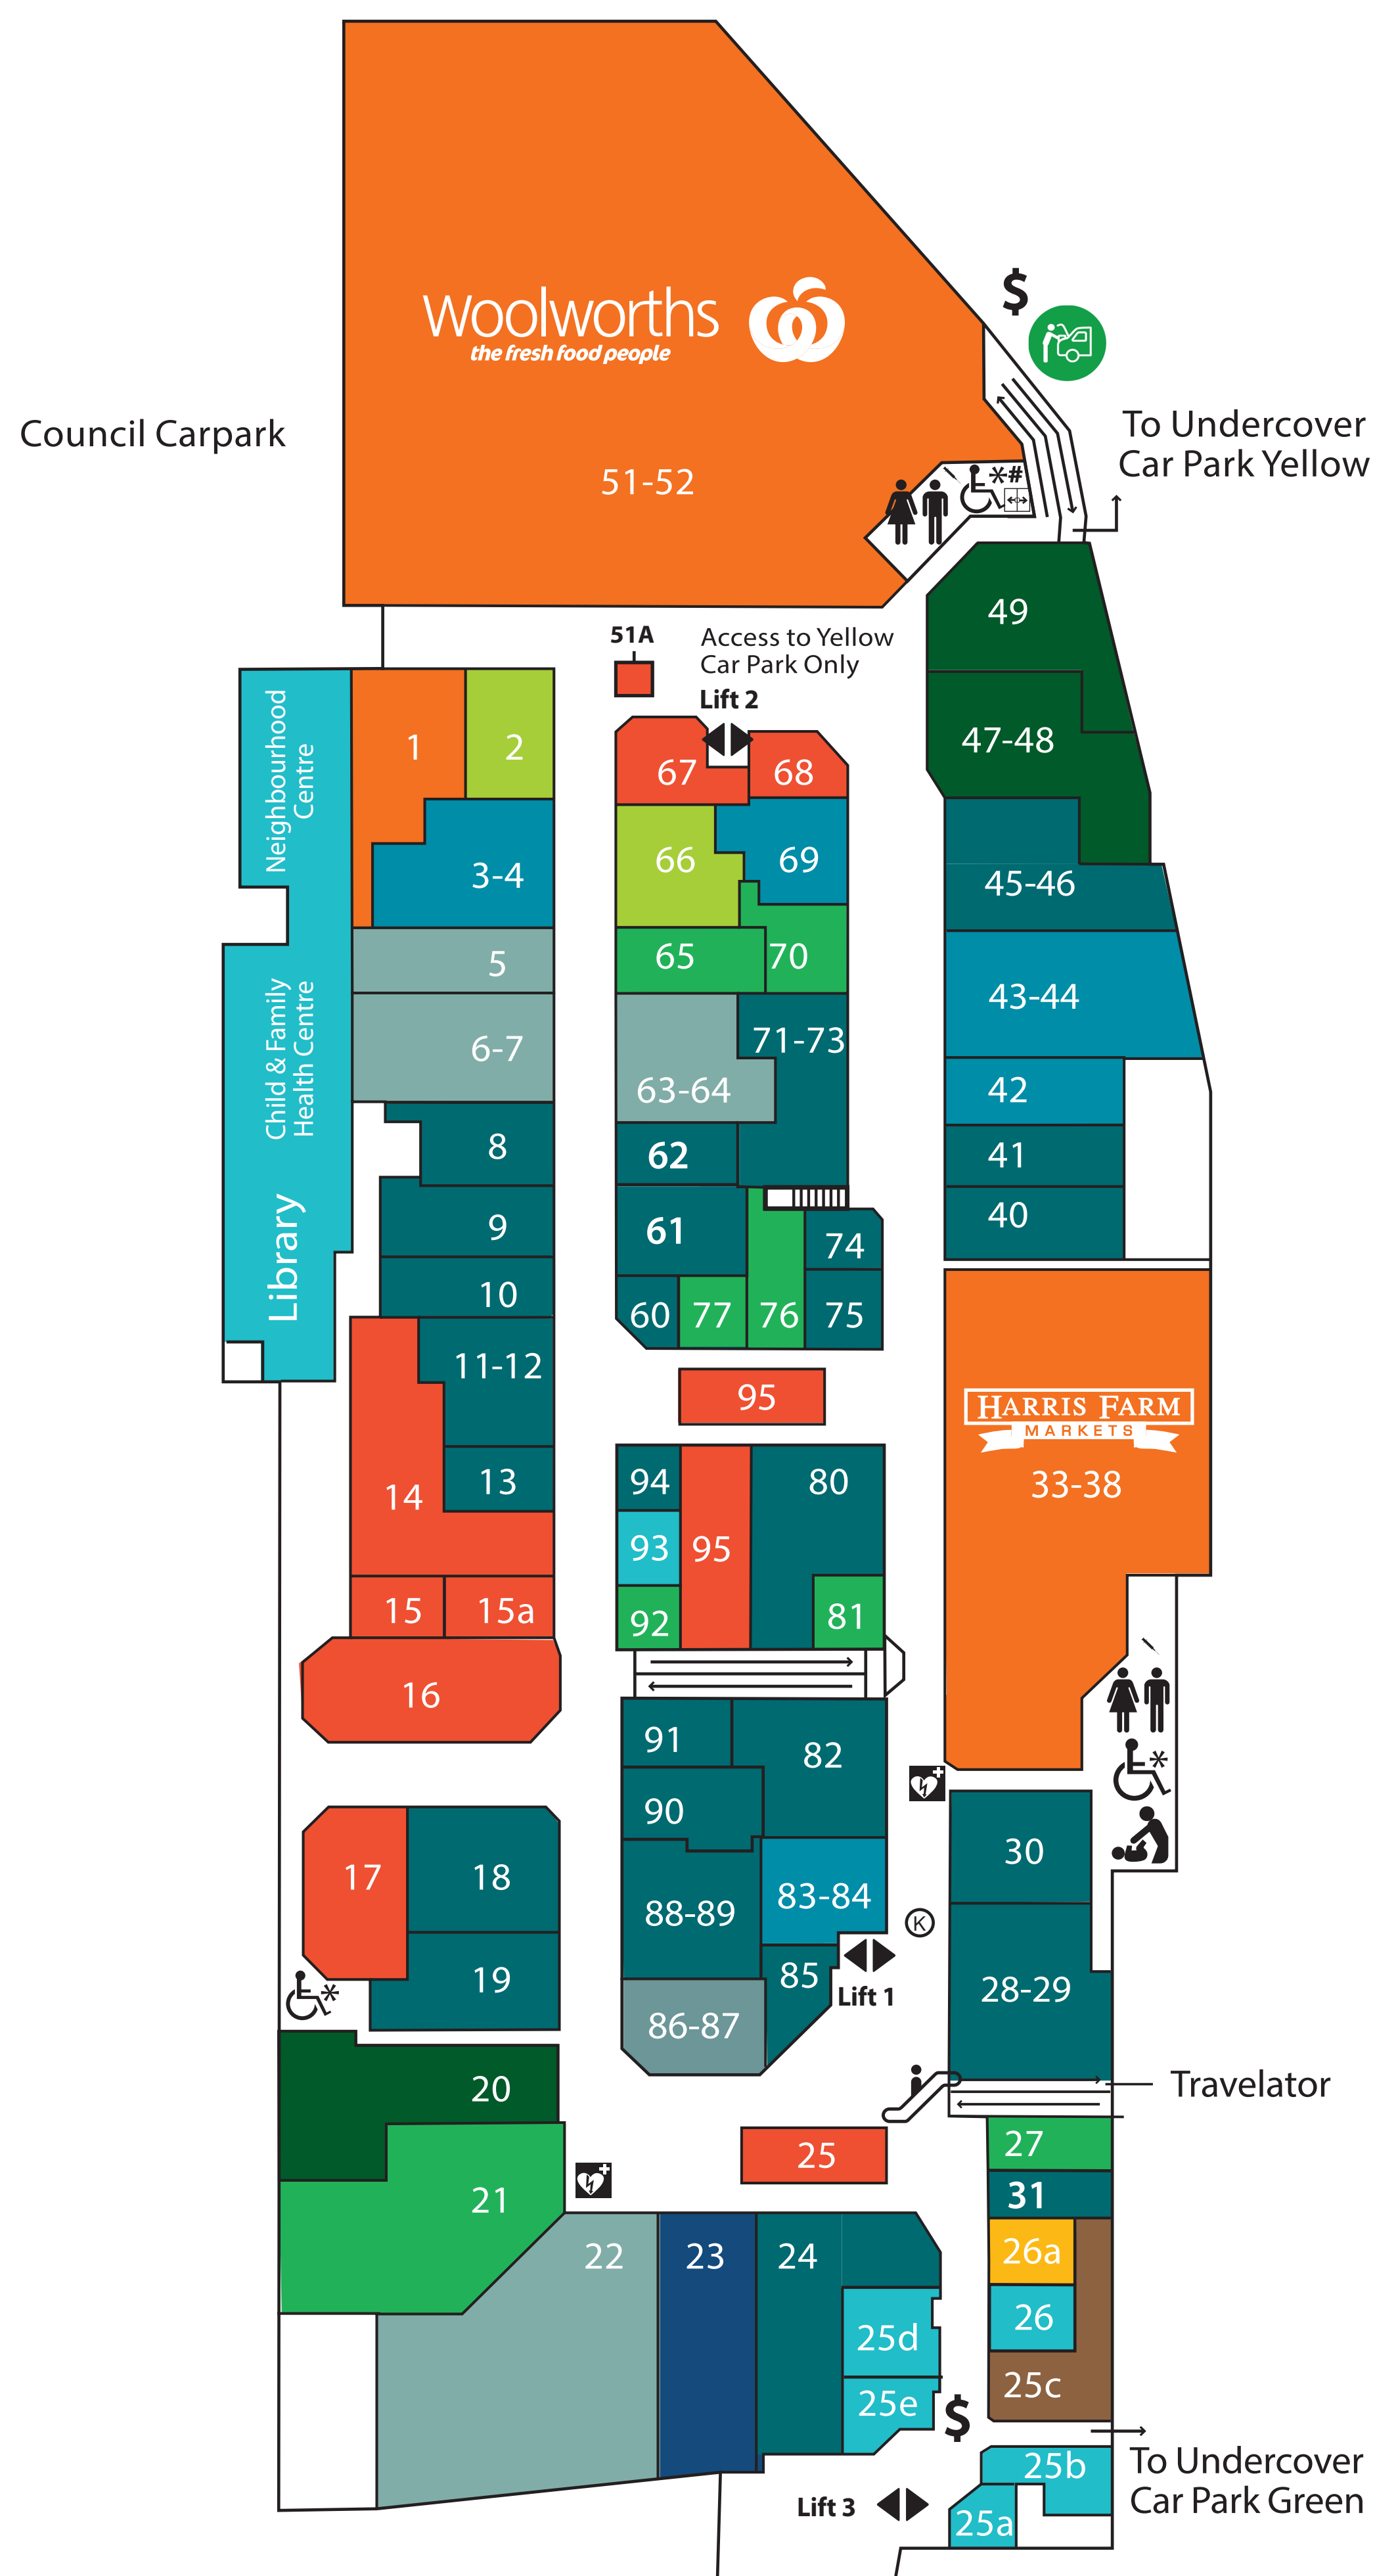

# Centre Directory

## Memorial Ave Entrance – Level 1

### Marc Cain

Marc Cain	L2	107
Red Pearl	L2	105
RG Collection	L1	75
R.M.Williams	L1	30
Rodney Clark	L1	60
Sportscraft	L1	82
Sussan	L1	80
The Ark Clothing Co.	L1	108
Trenery	L1	71-73
Witchery	L1	45

### Footwear

Blue Illusion	L1	10
Carolina	L2	128
Country Road	L1	28-29
Decjuba	L1	19
ECCO Shoes	L1	86-87
Leisures Shoe Boutique	L1	11