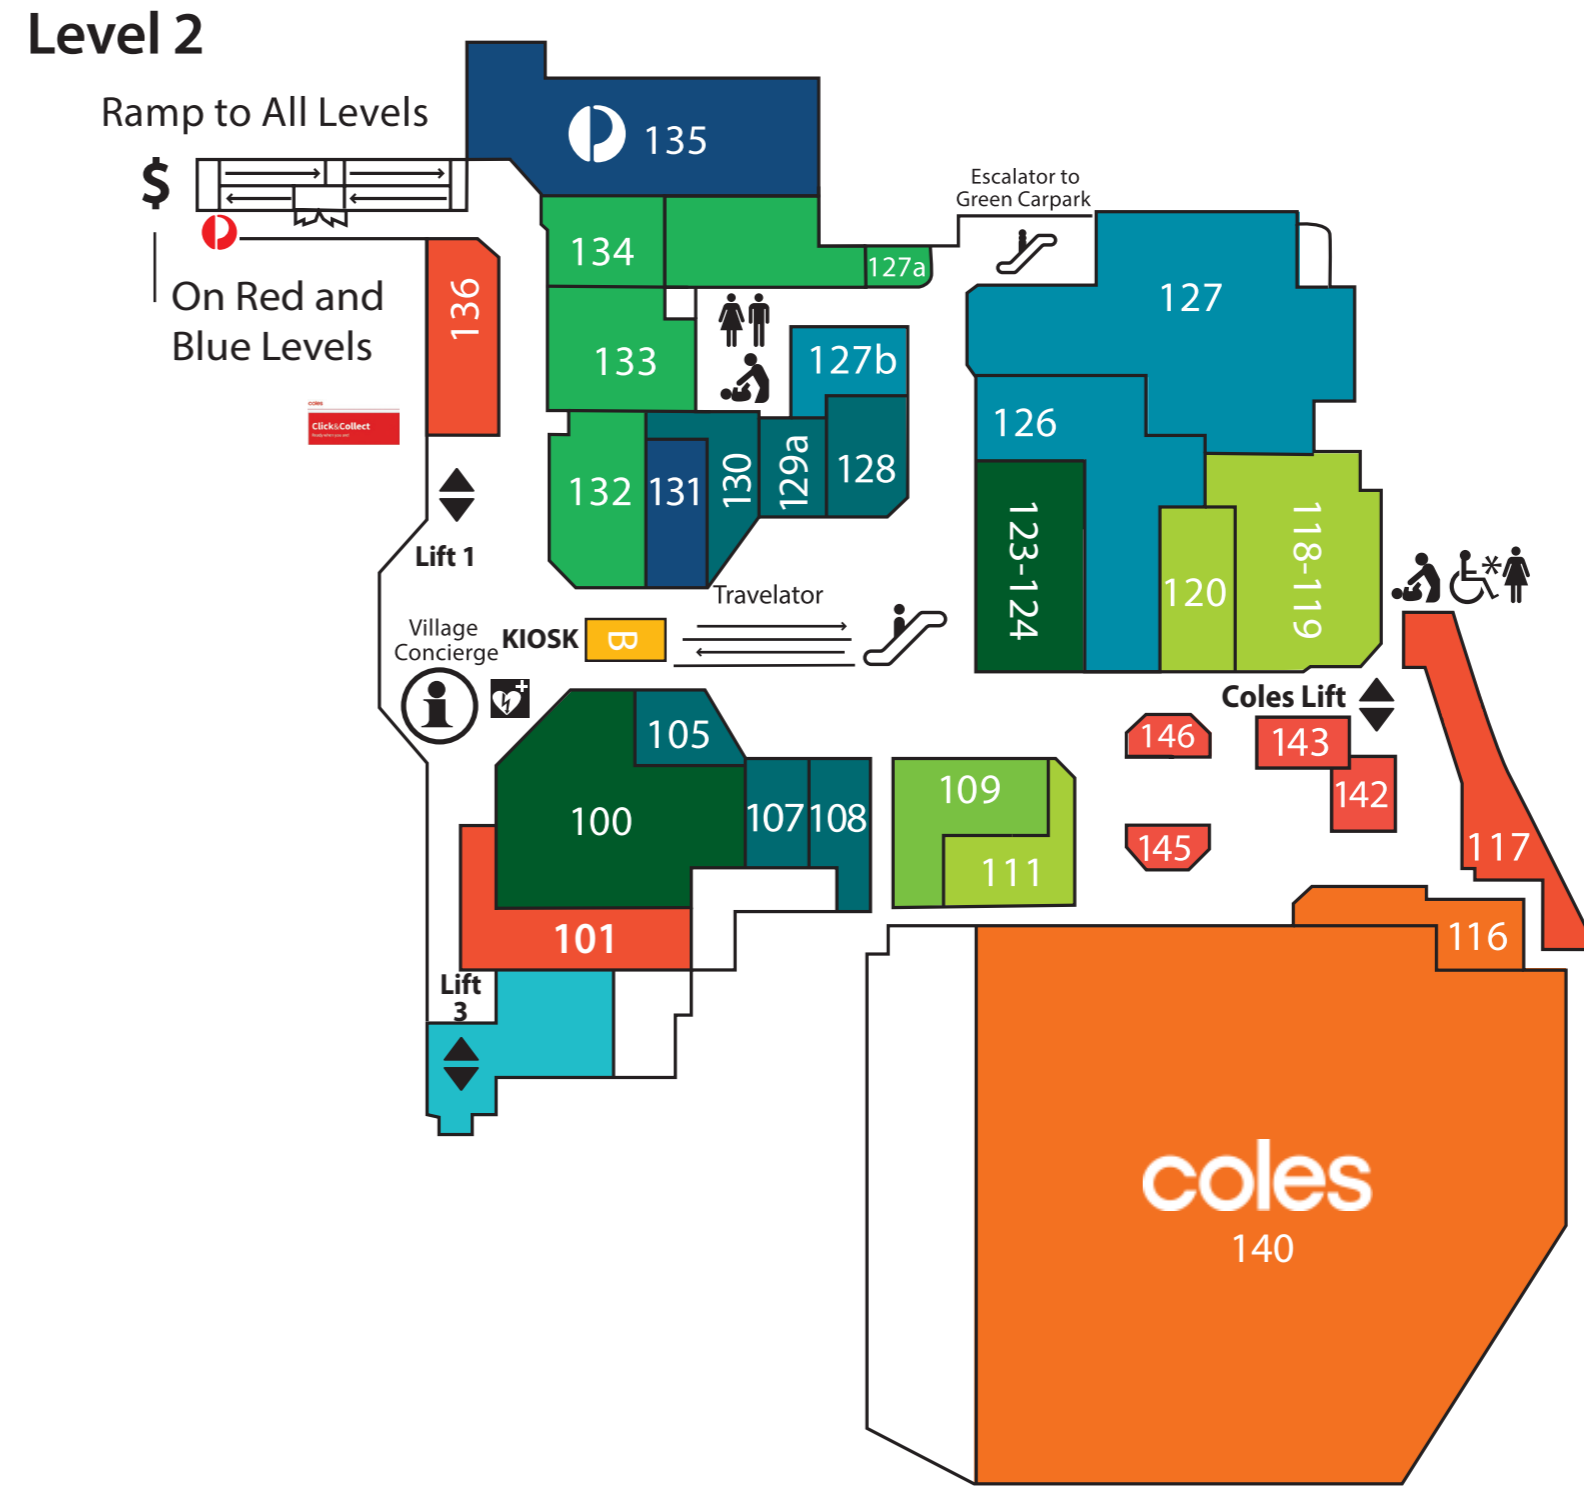

Cowan Road Entrance – Level 2