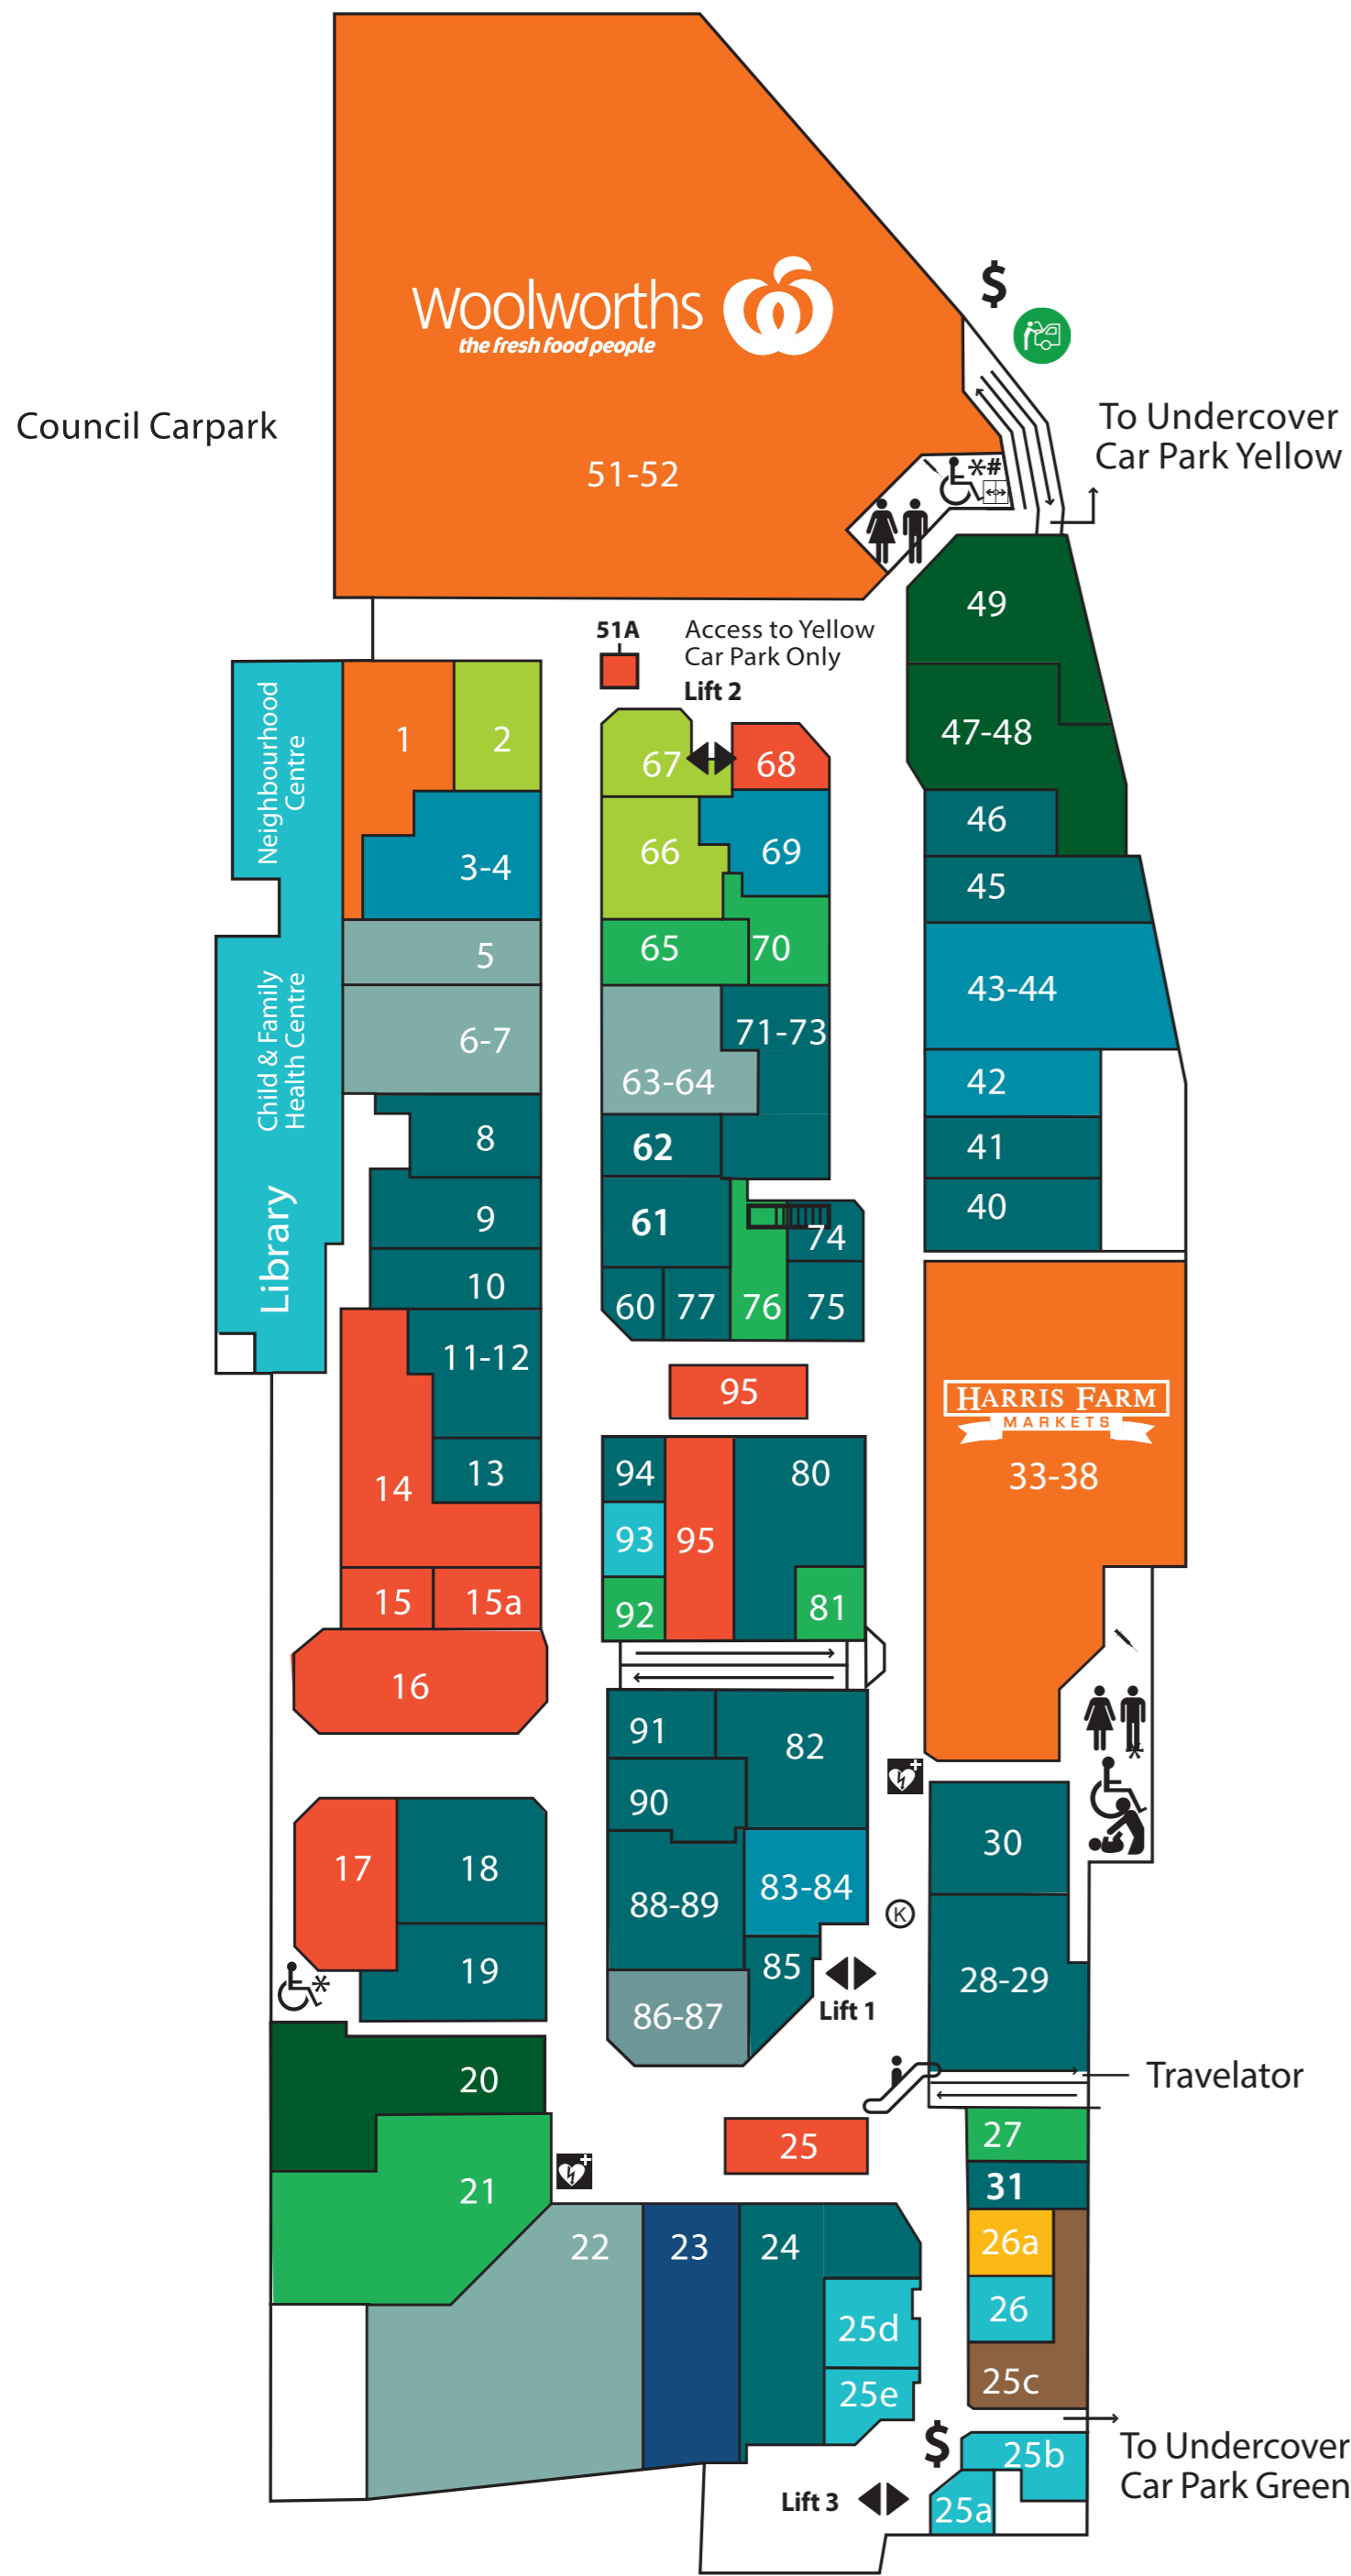

Centre Directory

Memorial Ave Entrance – Level 1