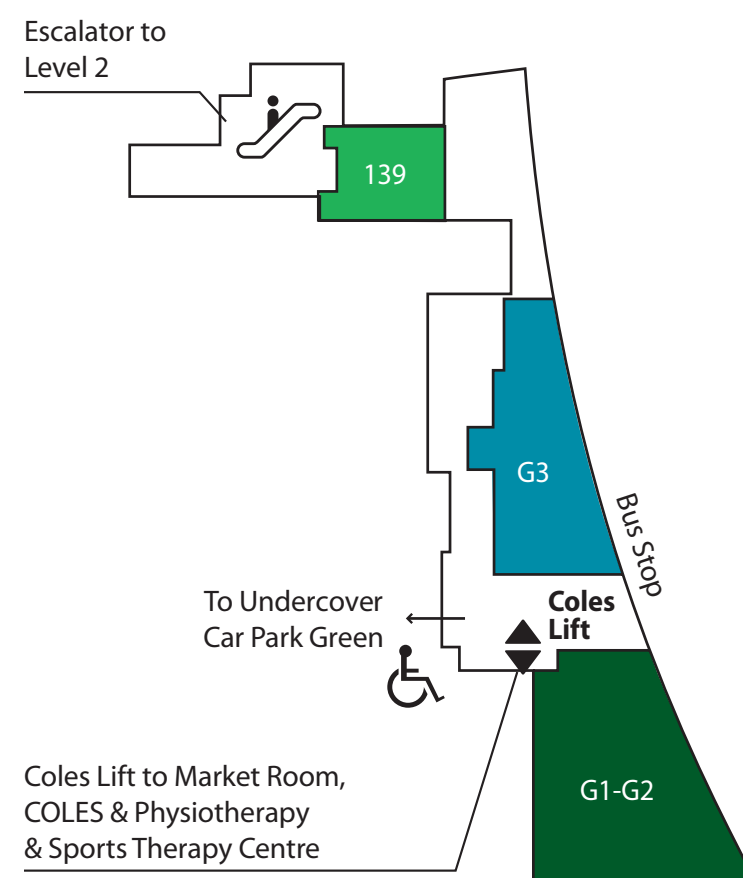

Centre Directory

Memorial Ave Entrance – Level 1

Cowan Road Entrance – Level 2

Mona Vale Road Entrance – Ground Level

Directory Key

- Supermarkets & Liquor
- Banking & Finance
- Books, Homewares, Gifts & Florist
- Cafés, Restaurants & Takeaway
- Fashion, Footwear & Jewellery
- Fresh Food
- Health, Hairdressing & Beauty
- Medical & Pharmacy
- Music & Photography
- Pay Station
- Petshop
- Services
- Telecommunications
- Travel, Newsagency & Post Office
- Parents Room
- Wheelchair Accessible Restroom
- Male & Female Restrooms
- Travelator
- Lifts
- Defibrillator

Books, Homewares, Gifts & Florist

Bed Bath N' Table	L1	22
Carolina	L2	128
Flower Village	L1	93
Kidstuff	L1	88-89
Nextra St Ives Village Newsagency	L1	23
Plenty Kitchen & Tableware	L1	63-64

Cafés, Restaurants & Takeaways

Trenery	L1	71-73
Witchery	L1	45

Footwear

Alyzz K Boutique	L1	31
Blue Illusion	L1	10
Carolina	L2	128
Country Road	L1	28-29
Decjuba	L1	19
ECCO Shoes	L1	86-87
Leisure's Shoe Boutique	L1	11
Red Pearl	L2	105
R.M.Williams	L1	30
Shoe Guru	L1	41
Sportscraft	L1	82
Tasman Ugg	L1	9
Trenery	L1	71-73
Warwick Dawson Shoes	L2	130
Witchery	L1	45