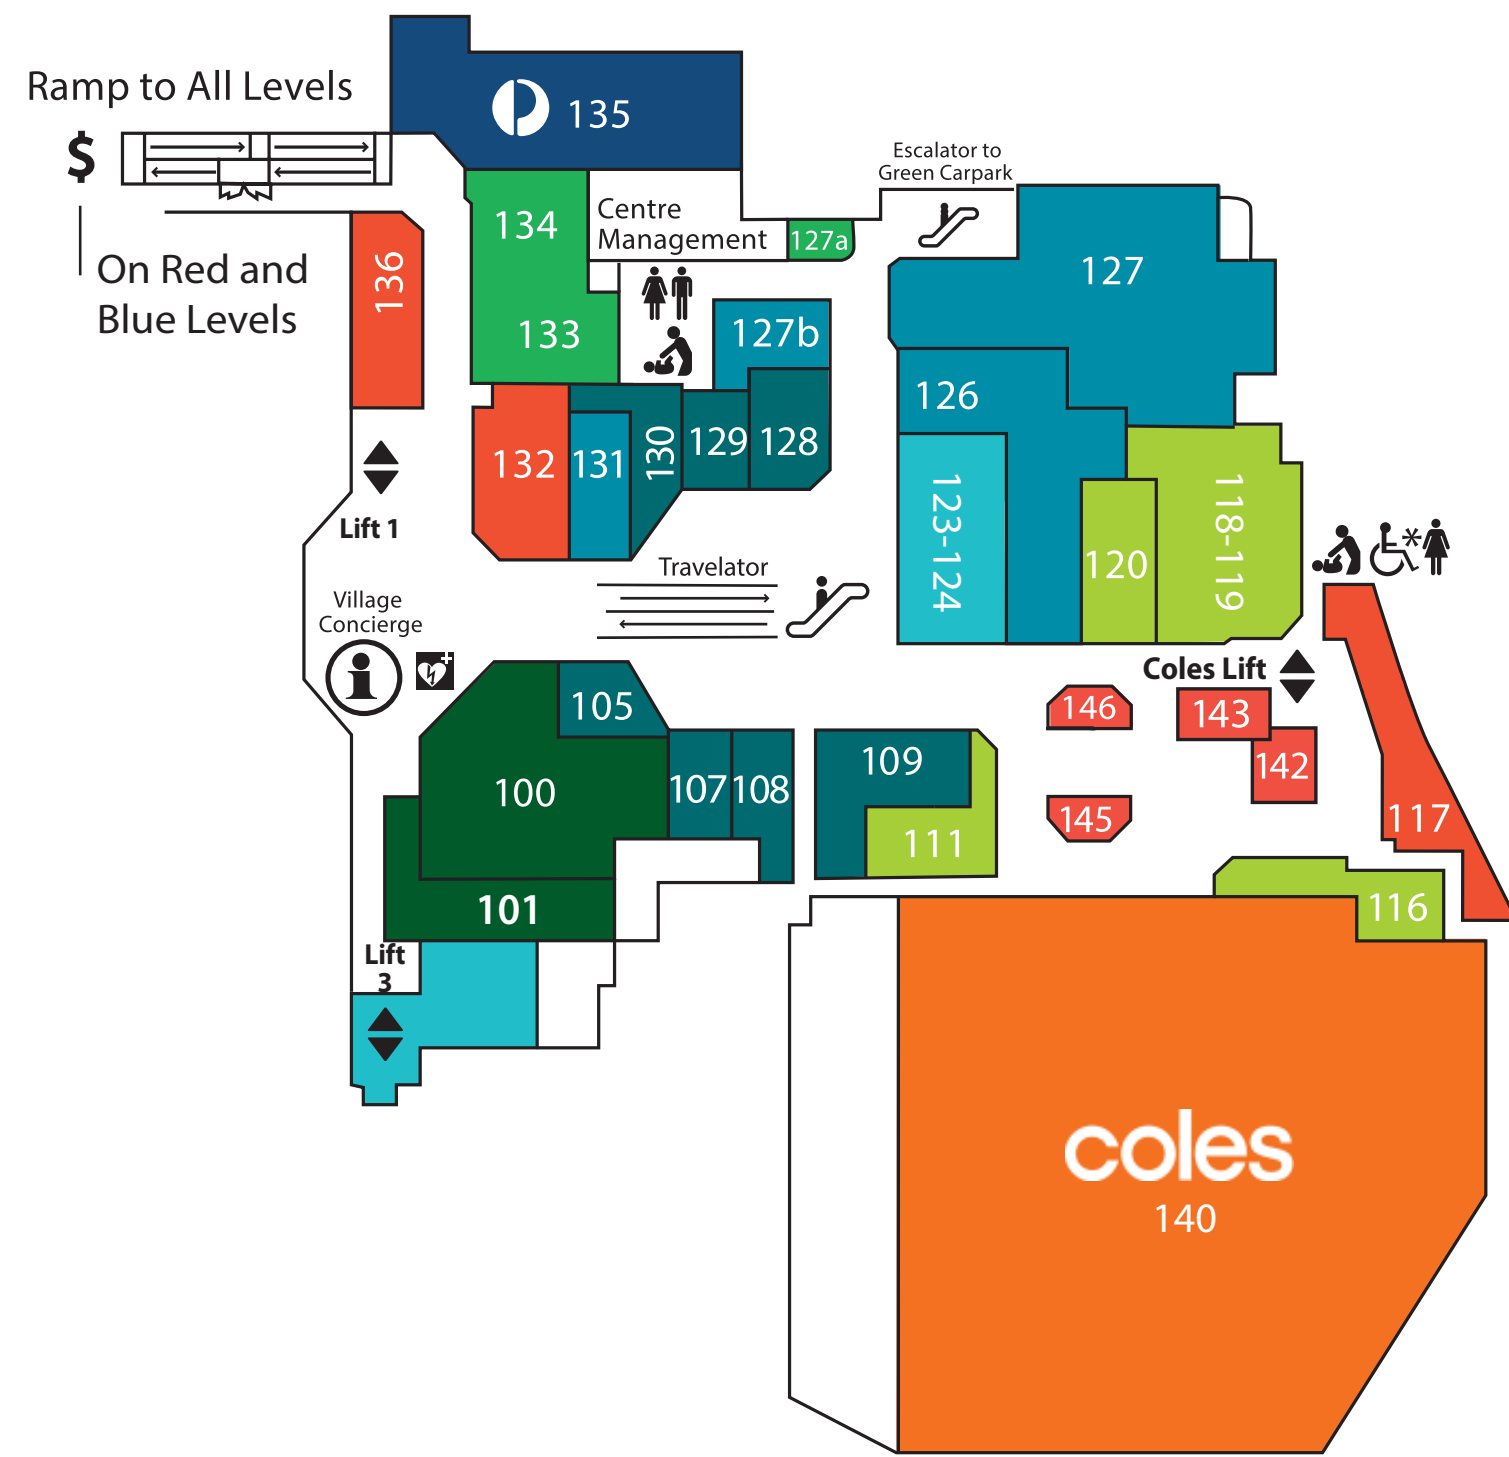

Centre Directory

Memorial Ave Entrance – Level 1

Cowan Road Entrance – Level 2

Mona Vale Road Entrance – Ground Level

Directory Key

- Supermarkets & Liquor
- Banking & Finance
- Books, Homewares, Gifts & Florist
- Cafés, Restaurants & Takeaway
- Fashion, Footwear & Jewellery
- Fresh Food
- Health, Hairdressing & Beauty
- Medical & Pharmacy
- Music & Photography
- Pay Station
- Petshop
- Services
- Telecommunications
- Travel, Newsagency & Post Office
- Parents Room
- Wheelchair Accessible Restroom
- Male & Female Restrooms
- Travelator
- Lifts
- Defibrillator

Fashion - Accessories

Alyzz K Boutique	L1	31
Blue Illusion	L1	10
Cable Melbourne	L2	108
Carolina	L2	128
DCC Designer Clothing Collection	L2	109
Decjuba	L1	19
ECCO Shoes	L1	86-87

Fella Hamilton	L1	18
Leisures Shoe Boutique	L1	11
Marc Cain	L2	107
Red Pearl	L2	105
RG Collection	L1	75
R.M.Williams	L1	30
Rodney Clark	L1	60
Sportscraft	L1	82
Sussan	L1	80
Taking Shape	L1	8
Taria Fashion	L1	13
Trenery	L1	71-73
Warwick Dawson Shoes	L2	130
Witchery	L1	45

Fashion - Women

Alyzz K Boutique	L1	31
Blue Illusion	L1	10
Cable Melbourne	L2	108
Carolina	L2	128
Country Road	L1	28-29
DCC Designer Clothing Collection	L2	109
Decjuba	L1	19
ECCO Shoes	L1	86-87
Elleran Lingerie	L1	90
Fella Hamilton	L1	18
Ghanda	L1	24
Marc Cain	L2	107
Red Pearl	L2	105
RG Collection	L1	75
R.M.Williams	L1	29
Rodney Clark	L1	60
Sportscraft	L1	82
Sussan	L1	80
Taking Shape	L1	8
Taria Fashion	L1	13

Trenery	L1	71-73
Witchery	L1	45

Footwear

Alyzz K Boutique	L1	31
Blue Illusion	L1	10
Carolina	L2	128
Country Road	L1	28-29
Decjuba	L1	19
ECCO Shoes	L1	86-87
Leisure's Shoe Boutique	L1	11
Red Pearl	L2	105
R.M.Williams	L1	30
Shoe Guru	L1	41
Sportscraft	L1	82
Tasman Ugg	L1	9
Trenery	L1	71-73
Warwick Dawson Shoes	L2	130
Witchery	L1	45