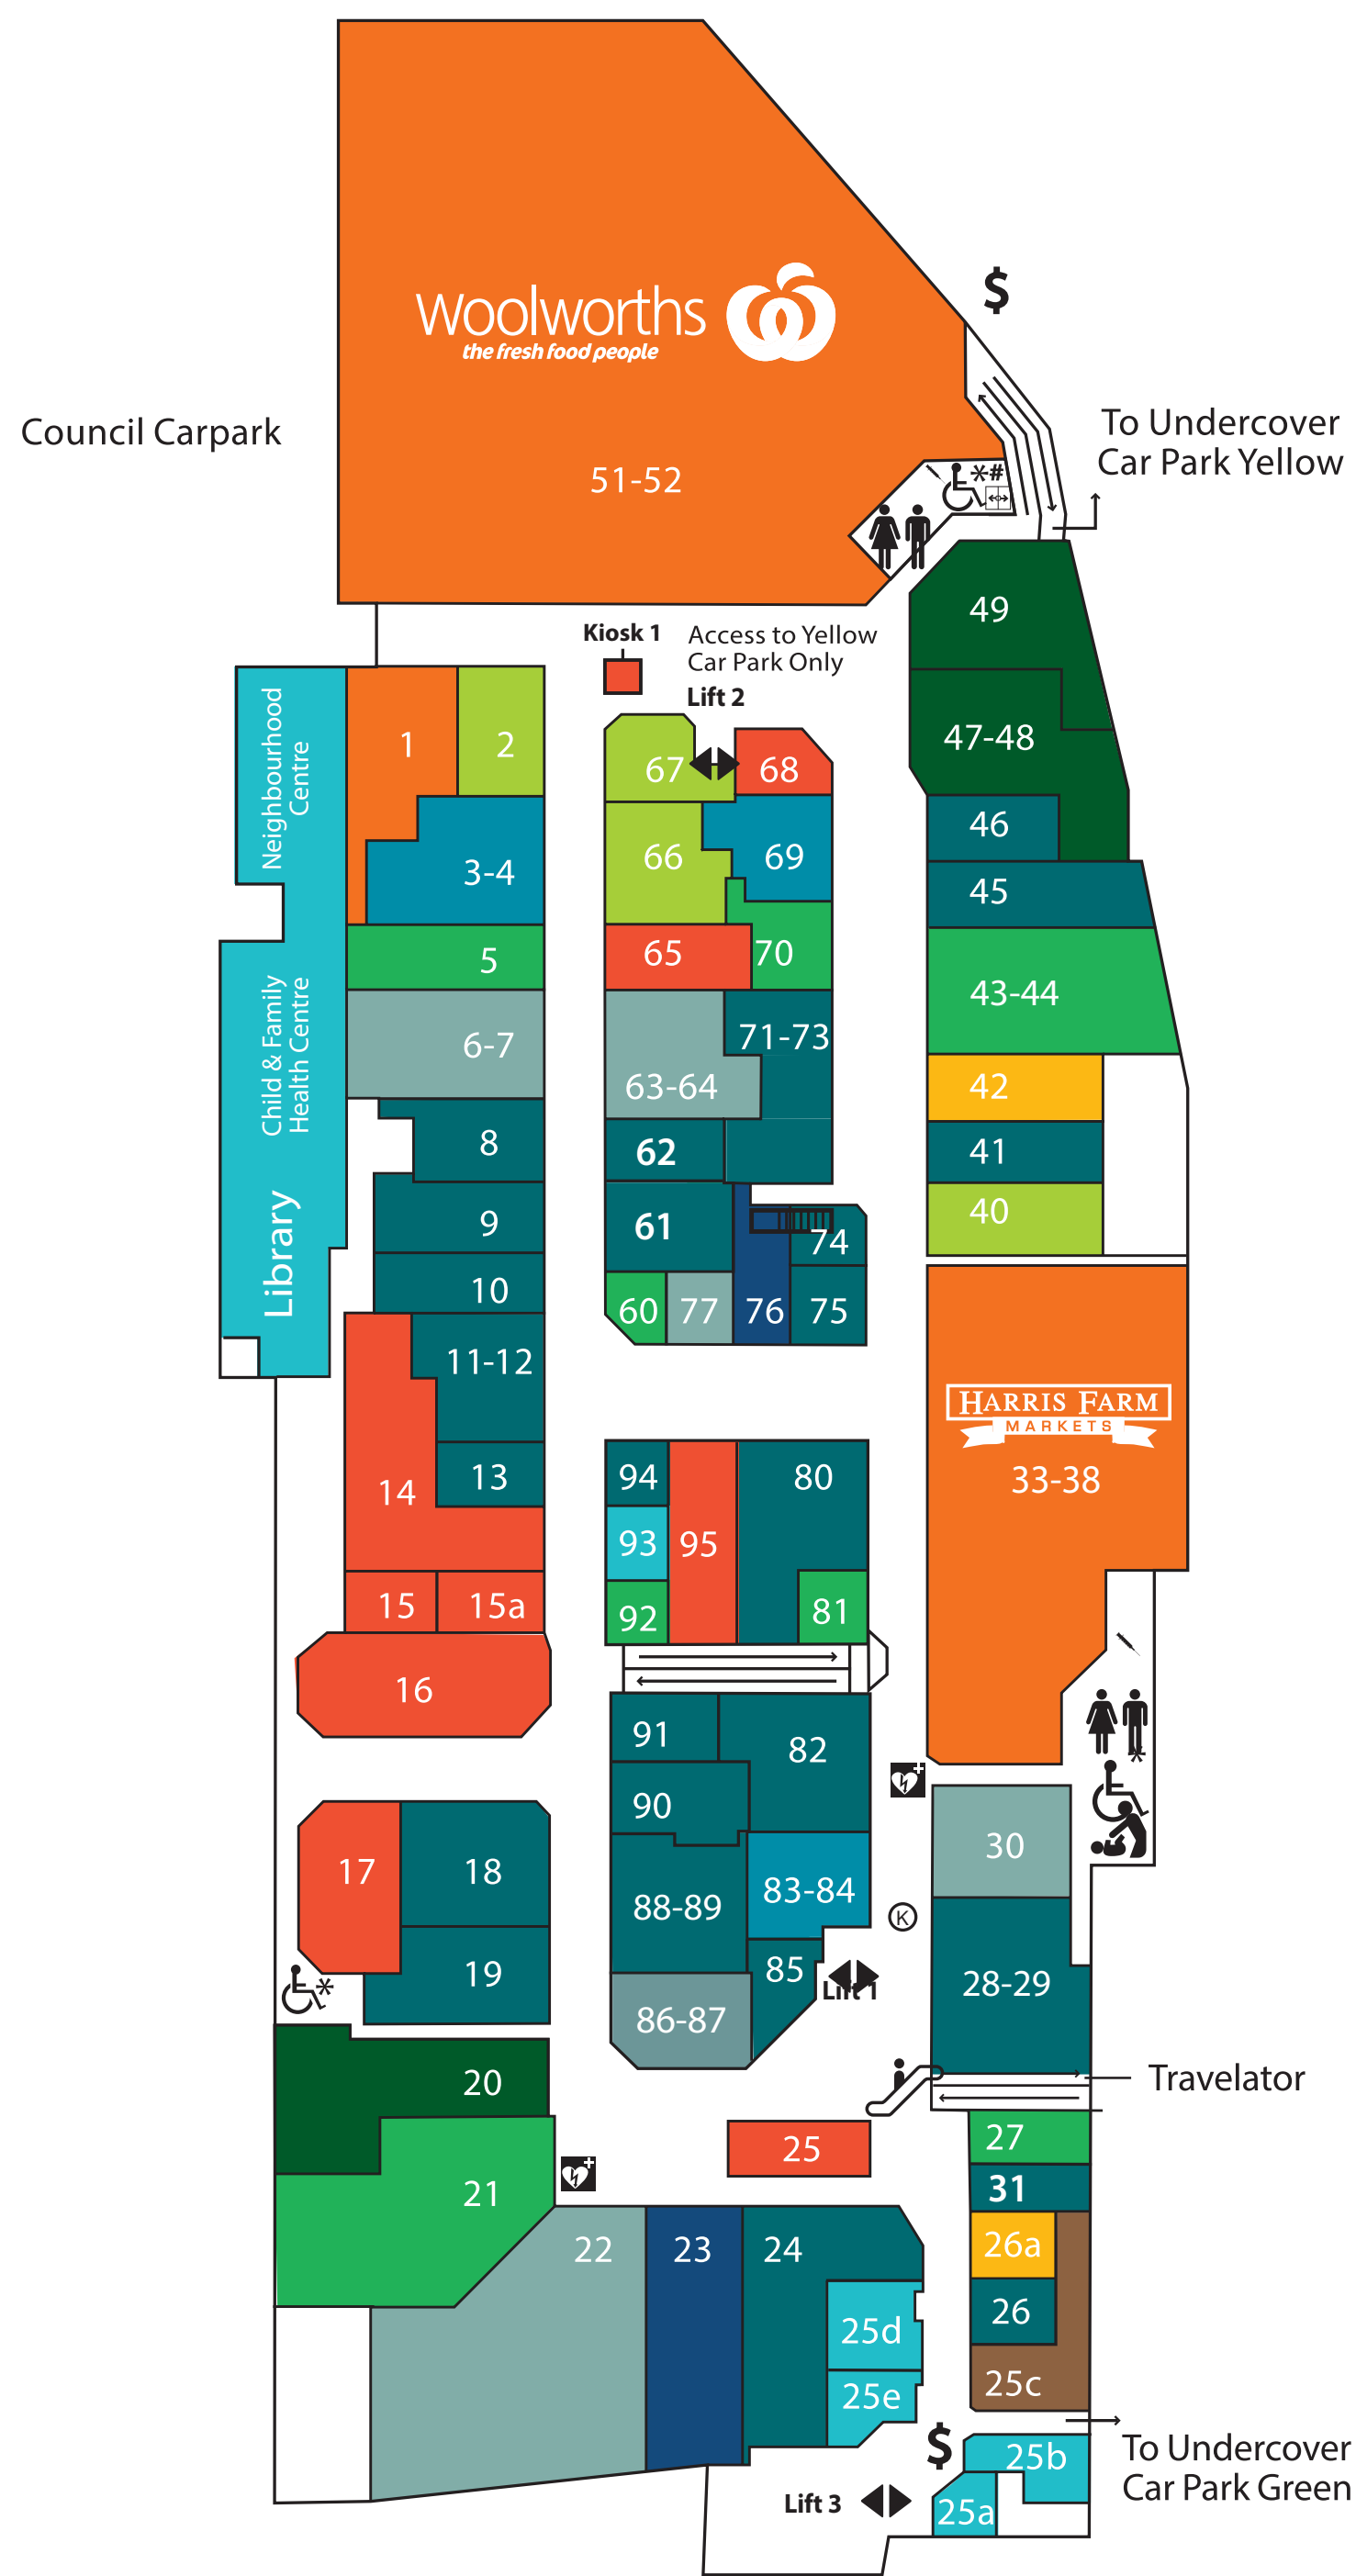

Centre Directory

Memorial Ave Entrance – Level 1

Cowan Road Entrance – Level 2

Mona Vale Road Entrance – Ground Level

Directory Key

- Supermarkets & Liquor
- Banking & Finance
- Books, Homewares, Gifts & Florist
- Cafés, Restaurants & Takeaway
- Fashion, Footwear & Jewellery
- Fresh Food
- Health, Hairdressing & Beauty
- Medical & Pharmacy
- Music & Photography
- Pay Station
- Petshop
- Services
- Telecommunications
- Travel, Newsagency & Post Office
- Parents Room
- Wheelchair Accessible Restroom
- Male & Female Restrooms
- Travelator
- Lifts
- Defibrillator

Books, Homewares, Gifts & Florist

Bed Bath N' Table	L1	22
Carolina	L2	128
Flower Village	L1	93
Kidstuff	L1	88-89
Nextra St Ives Village Newsagency	L1	23
Plenty Kitchen & Tableware	L1	63-64

Cafés, Restaurants & Takeaways

Archies Café Co	L1	136
Café Milligram	L1	25
Dumpling Kiosk	L2	143
Juice & Wellness	L2	146
JJ's Café Restaurant (Licensed)	L1	95
Little Cha	L1	145
McDonald's	L1	14
Oscars Chargrill	L1	15
Papa's Pizza and Pasta (Licensed)	L1	17
Roll'd Vietnamese	L1	67
Silk Dining (Licensed)	L2	101
Simply Noodles	L2	142
Subway Restaurant	L1	15a
Sushiru	L2	117
Sushiru Kiosk	L1	51A
The Copper Pan	L2	132
The Living Room Café (Licensed)	L1	16
Three Beans Café	L1	68

Trenery	L1	71-73
Witchery	L1	45

Footwear

Alyzz K Boutique	L1	31
Blue Illusion	L1	10
Carolina	L2	128
Country Road	L1	28-29
Decjuba	L1	19
ECCO Shoes	L1	86-87
Leisure's Shoe Boutique	L1	11
Red Pearl	L2	105
R.M.Williams	L1	30
Shoe Guru	L1	41
Sportscraft	L1	82
Tasman Ugg	L1	9
Trenery	L1	71-73
Warwick Dawson Shoes	L2	130
Witchery	L1	45