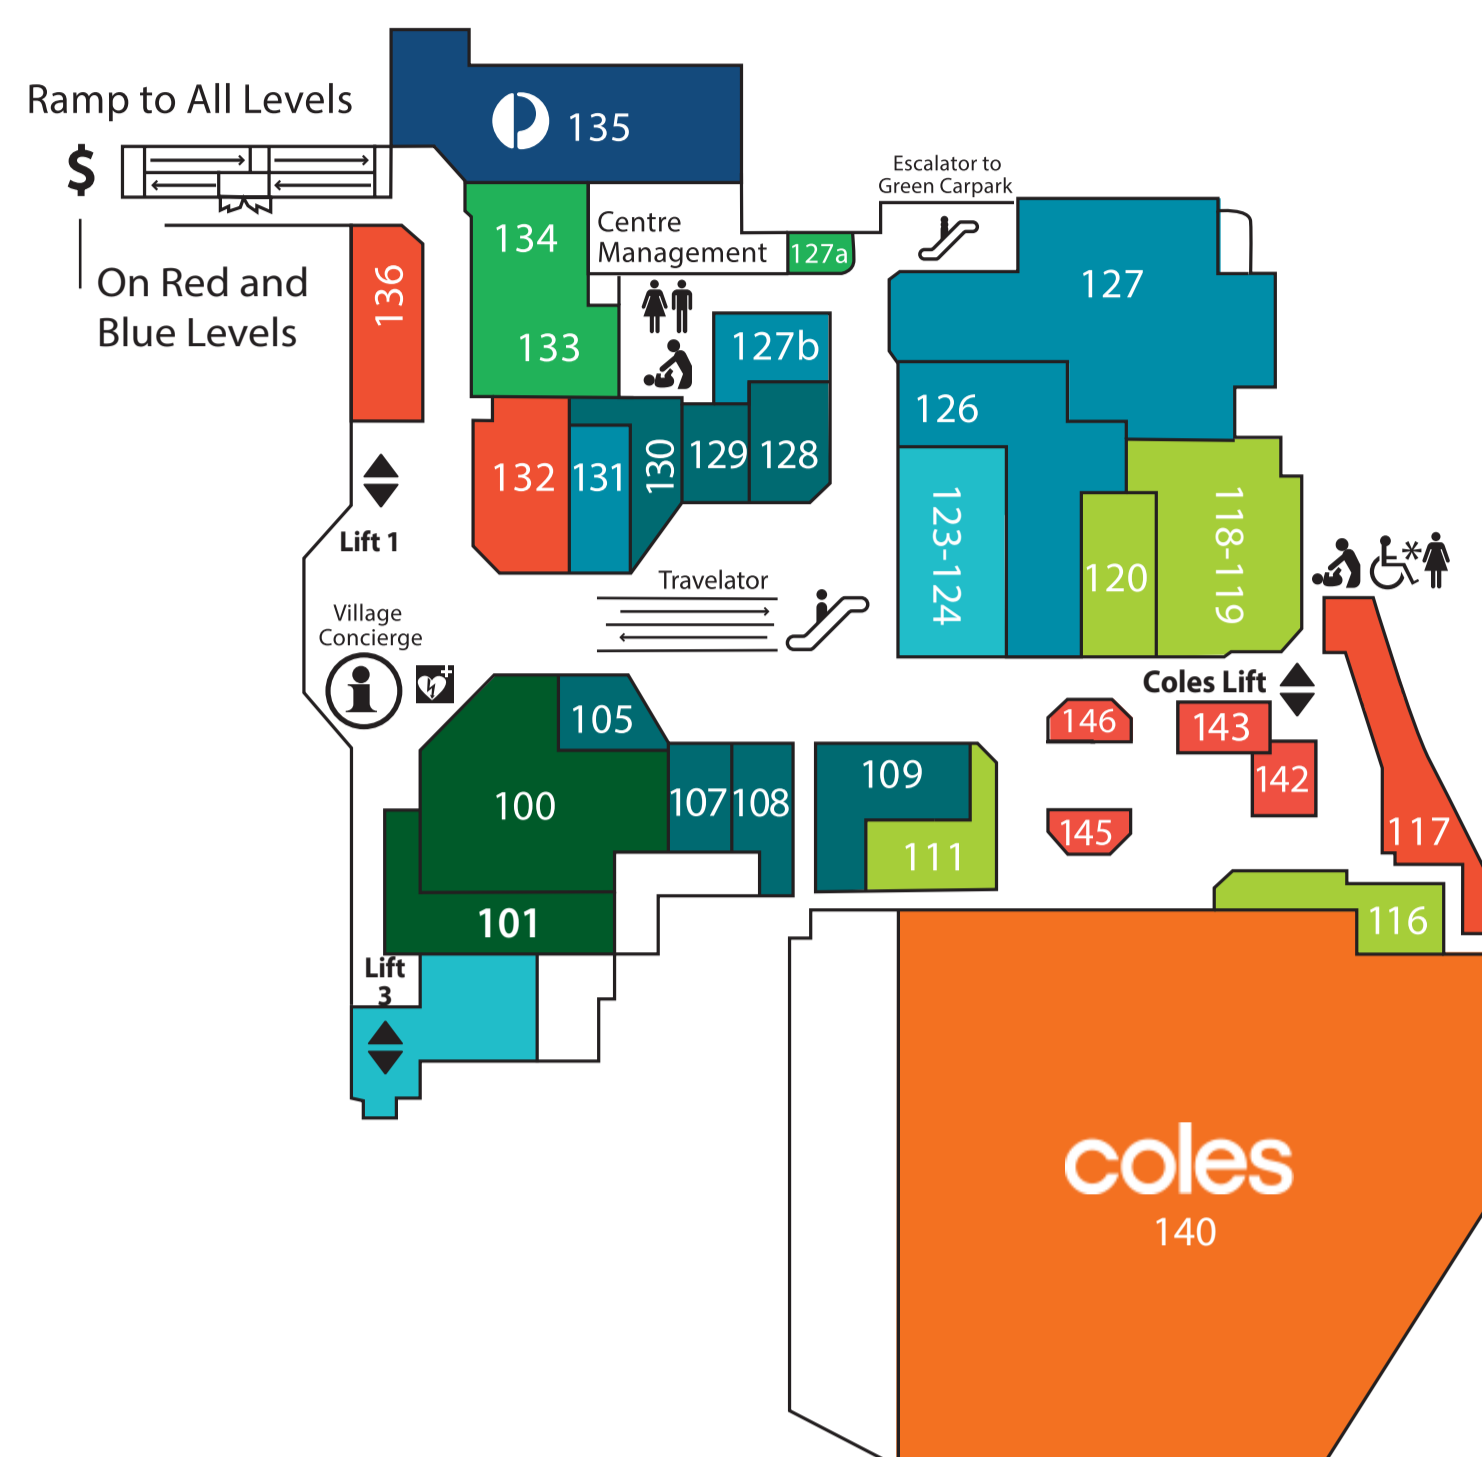

Centre Directory

Memorial Ave Entrance – Level 1

Cowan Road Entrance – Level 2

Mona Vale Road Entrance – Ground Level

Directory Key

- Supermarkets & Liquor
- Banking & Finance
- Books, Homewares, Gifts & Florist
- Cafés, Restaurants & Takeaway
- Fashion, Footwear & Jewellery
- Fresh Food
- Health, Hairdressing & Beauty
- Medical & Pharmacy
- Music & Photography
- Pay Station
- Petshop
- Services
- Telecommunications
- Travel, Newsagency & Post Office
- Parents Room
- Wheelchair Accessible Restroom
- LHS Rail, # RHS Rail Automatic Door
- Male & Female Restrooms
- Travelator
- Lifts
- Defibrillator

Fashion - Accessories

Alyzz K Boutique	L1	31
Blue Illusion	L1	10
Cable Melbourne	L2	108
Carolina	L2	128
DCC Designer Clothing Collection	L2	109
Decjuba	L1	19
ECCO Shoes	L1	86-87

Fella Hamilton	L1	18
Leisures Shoe Boutique	L1	11
Marc Cain	L2	107
Red Pearl	L2	105
RG Collection	L1	75
R.M.Williams	L1	30
Rodney Clark	L1	60
Sportscraft	L1	82
Sussan	L1	80
Taking Shape	L1	8
Taria Fashion	L1	13
Trenery	L1	71-73
Warwick Dawson Shoes	L2	130
Witchery	L1	45

Fashion - Women

Alyzz K Boutique	L1	31
Blue Illusion	L1	10
Cable Melbourne	L2	108
Carolina	L2	128
Country Road	L1	28-29
DCC Designer Clothing Collection	L2	109
Decjuba	L1	19
ECCO Shoes	L1	86-87
Elleran Lingerie	L1	90
Fella Hamilton	L1	18
Ghanda	L1	24
Marc Cain	L2	107
Red Pearl	L2	105
RG Collection	L1	75
R.M.Williams	L1	29
Rodney Clark	L1	60
Sportscraft	L1	82
Sussan	L1	80
Taking Shape	L1	8
Taria Fashion	L1	13

Trenery	L1	71-73
Witchery	L1	45

Footwear

Alyzz K Boutique	L1	31
Blue Illusion	L1	10
Carolina	L2	128
Country Road	L1	28-29
Decjuba	L1	19
ECCO Shoes	L1	86-87
Leisure's Shoe Boutique	L1	11
Red Pearl	L2	105
R.M.Williams	L1	30
Shoe Guru	L1	41
Sportscraft	L1	82
Tasman Ugg	L1	9
Trenery	L1	71-73
Warwick Dawson Shoes	L2	130
Witchery	L1	45