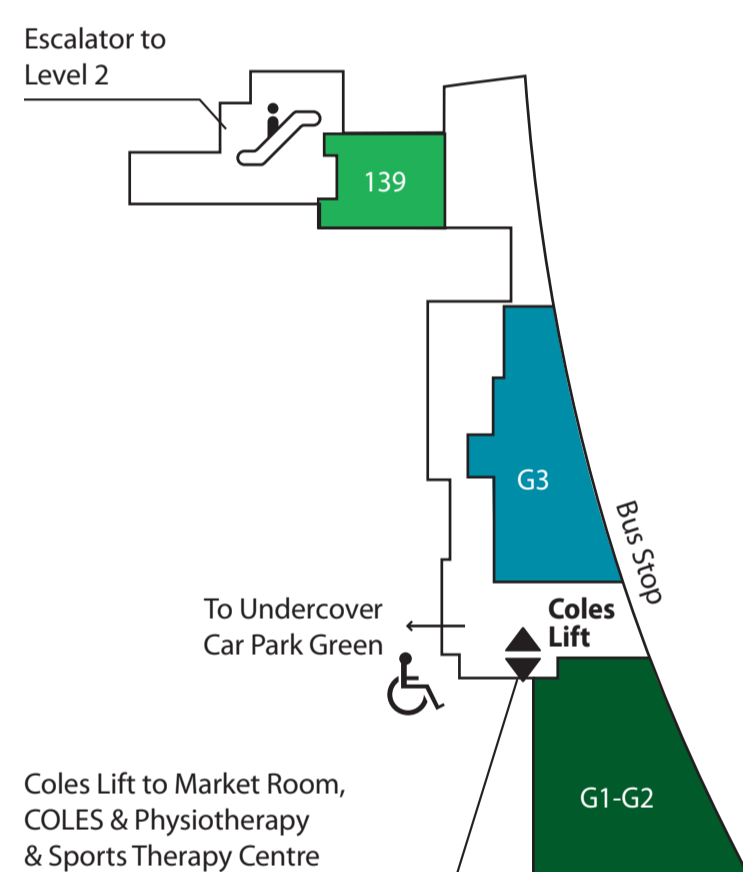

Centre Directory

Memorial Ave Entrance – Level 1

Cowan Road Entrance – Level 2

Mona Vale Road Entrance – Ground Level

Directory Key

- Supermarkets & Liquor
- Banking & Finance
- Books, Homewares, Gifts & Florist
- Cafés, Restaurants & Takeaway
- Fashion, Footwear & Jewellery
- Fresh Food
- Health, Hairdressing & Beauty
- Medical & Pharmacy
- Music & Photography
- Pay Station
- Petshop
- Services
- Telecommunications
- Travel, Newsagency & Post Office
- Parents Room
- Wheelchair Accessible Restroom
- LHS Rail, # RHS Rail Automatic Door
- Male & Female Restrooms
- Travelator
- Lifts
- Defibrillator

Trenery	L1	71-73
Witchery	L1	45

Footwear

Alyzz K Boutique	L1	31
Blue Illusion	L1	10
Carolina	L2	128
Country Road	L1	28-29
Decjuba	L1	19
ECCO Shoes	L1	86-87
Leisure's Shoe Boutique	L1	11
Red Pearl	L2	105
R.M.Williams	L1	30
Shoe Guru	L1	41
Sportscraft	L1	82
Tasman Ugg	L1	9
Trenery	L1	71-73
Warwick Dawson Shoes	L2	130
Witchery	L1	45