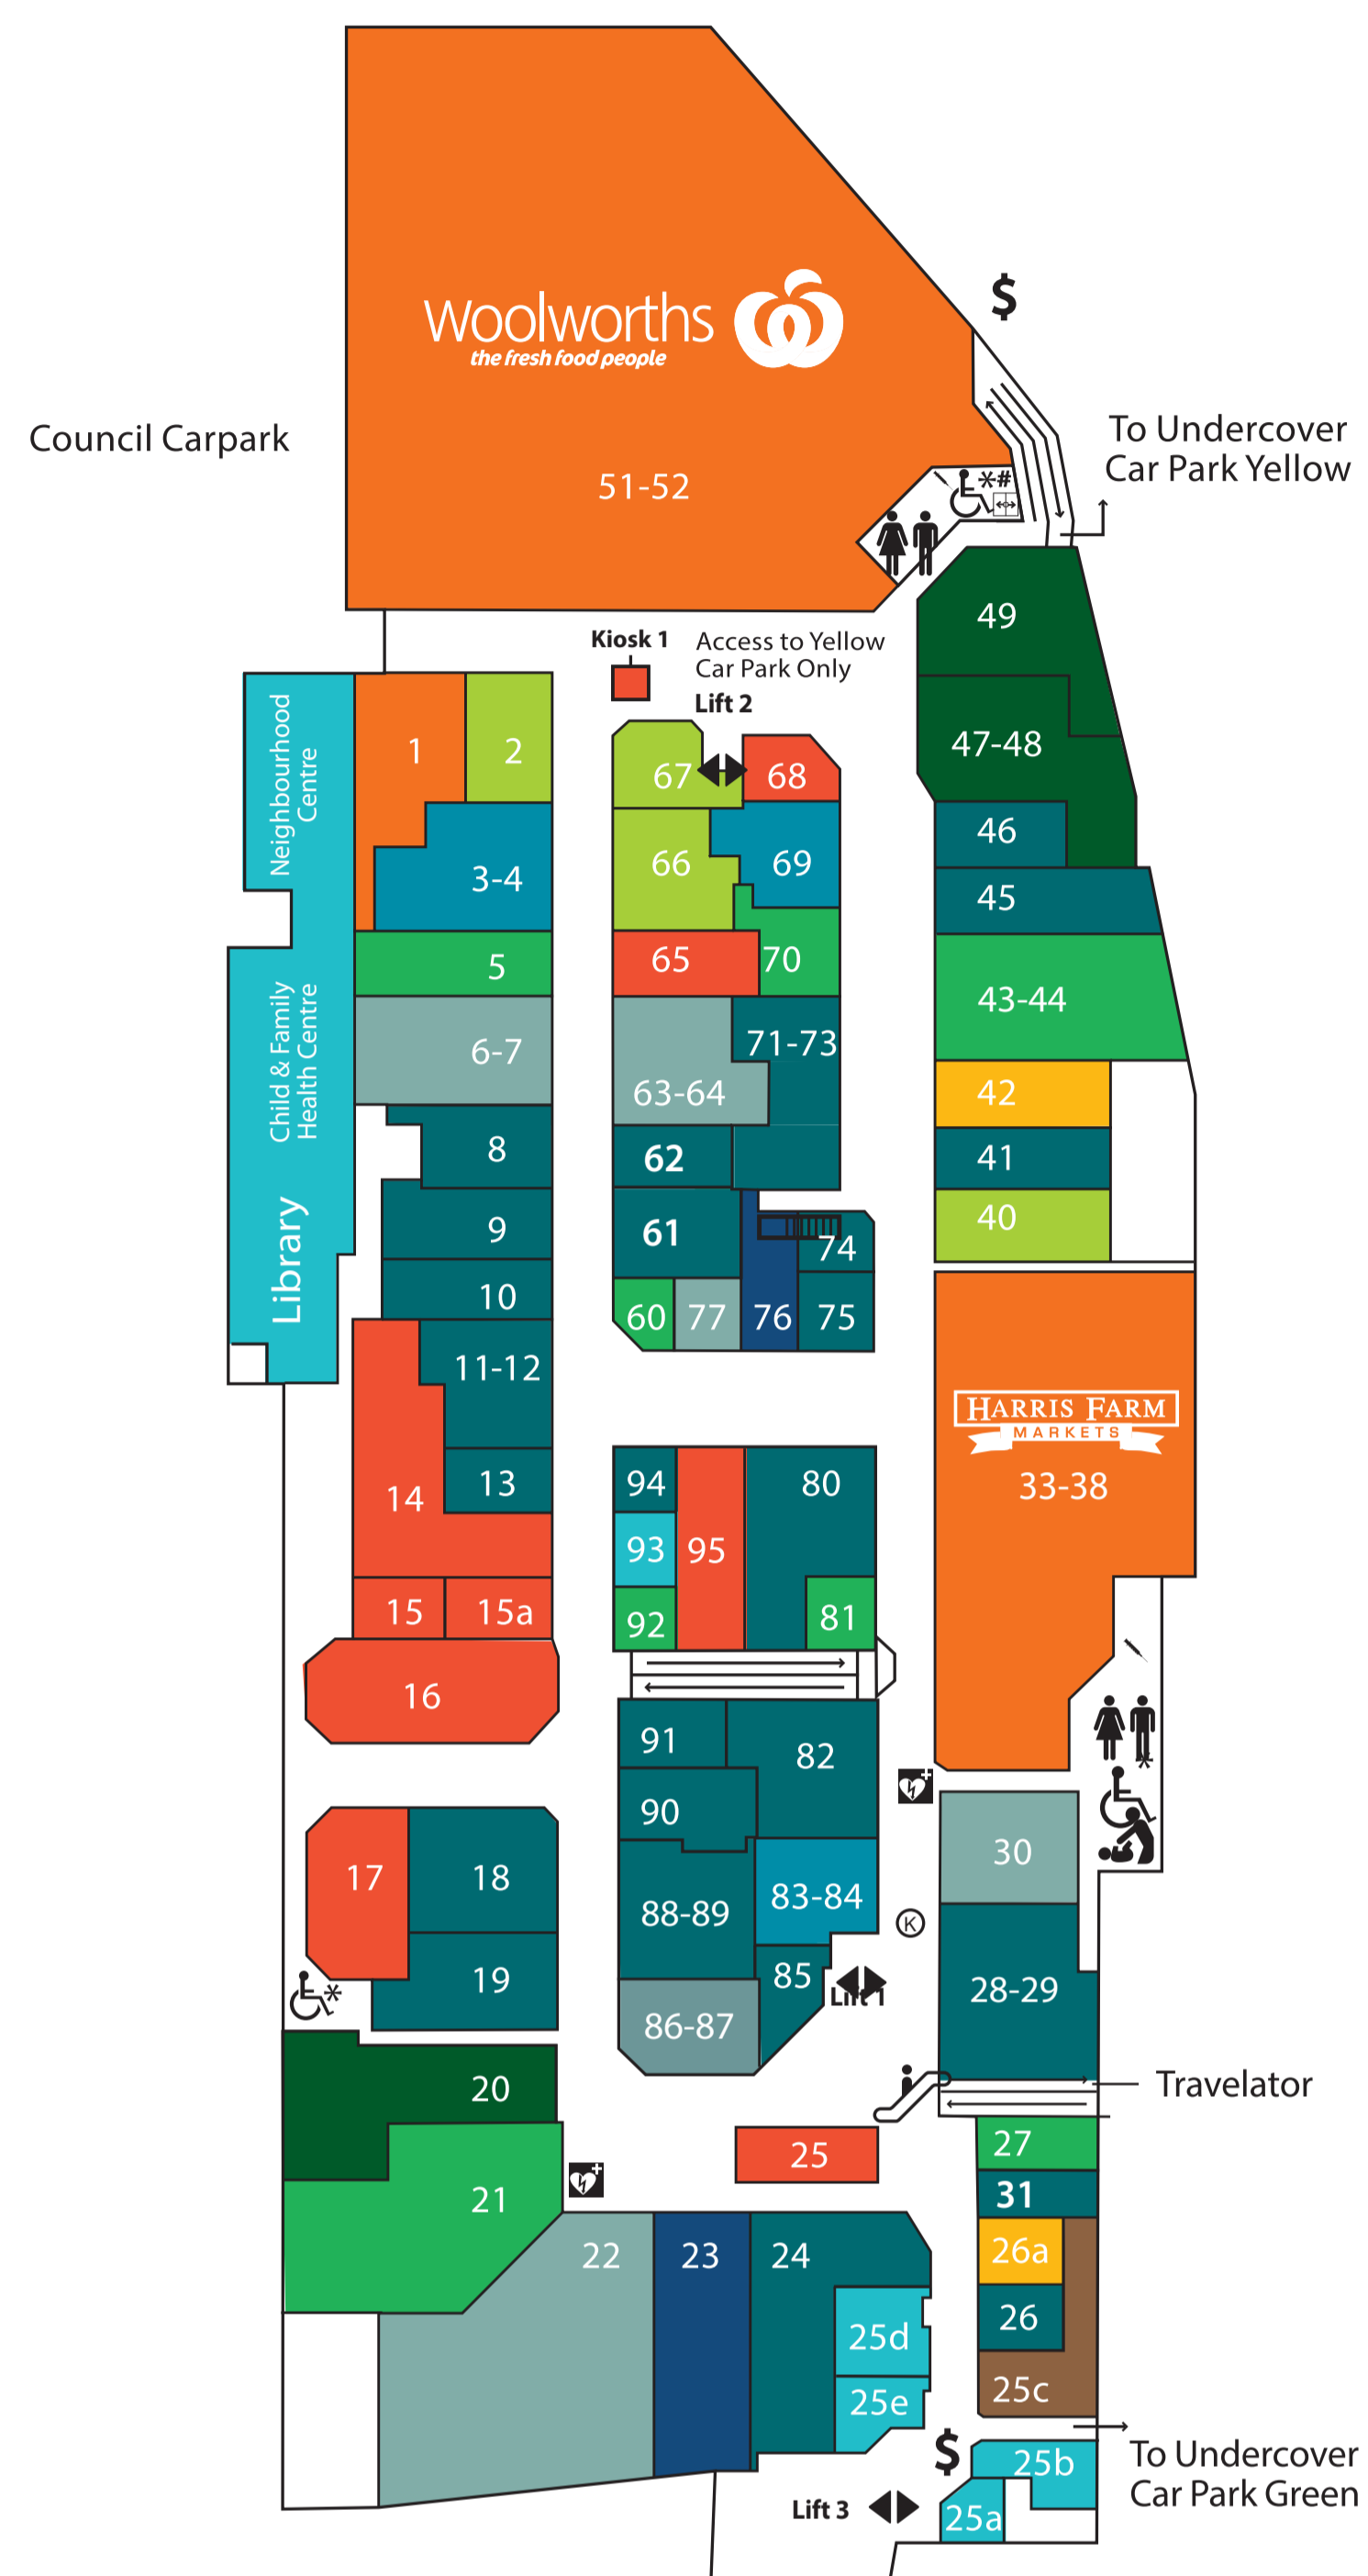

Centre Directory

Memorial Ave Entrance – Level 1

Cowan Road Entrance – Level 2

Mona Vale Road Entrance – Ground Level

Directory Key

- Supermarkets & Liquor
- Banking & Finance
- Books, Homewares, Gifts & Florist
- Cafés, Restaurants & Takeaway
- Fashion, Footwear & Jewellery
- Fresh Food
- Health, Hairdressing & Beauty
- Medical & Pharmacy
- Music & Photography
- Pay Station
- Petshop
- Services
- Telecommunications
- Travel, Newsagency & Post Office
- Parents Room
- Wheelchair Accessible Restroom
- LHS Rail, # RHS Rail Automatic Door
- Male & Female Restrooms
- Travelator
- Lifts
- Defibrillator

Supermarkets & Liquor

Coles Supermarket	L2	140
Harris Farm Markets	L1	33-38
Porter's Liquor	L2	116
Vintage Cellars	L1	1
Woolworths	L1	51-52

Banking & Finance

ANZ Bank	L1	20
Commonwealth Bank	L1	47-48
National Australia Bank	L2	100
St George Bank	L1	49
Westpac	L1	123-124

Cafés, Restaurants & Takeaways

Archies Café Co	L1	136
Café Milligram	L1	25
Dumpling Kiosk	L2	143
Juice & Wellness	L2	146
JJ's Café Restaurant (Licensed)	L1	95
Little Cha	L1	145
McDonald's	L1	14
Oscars Churrigri	L1	15
Papa's Pizza and Pasta (Licensed)	L1	17
Roll'd Vietnamese	L1	67
Silk Dining (Licensed)	L2	101
Simply Noodles	L2	142
Subway Restaurant	L1	15a
Sushiru	L2	117
Sushiru Kiosk	L1	51A
The Copper Pan	L2	132
The Living Room Café (Licensed)	L1	16
Three Beans Café	L1	68

Trenery	L1	71-73
Witchery	L1	45

Footwear

Alyzz K Boutique	L1	31
Blue Illusion	L1	10
Carolina	L2	128
Country Road	L1	28-29
Decjuba	L1	19
ECCO Shoes	L1	86-87
Leisure's Shoe Boutique	L1	11
Red Pearl	L2	105
R.M.Williams	L1	30
Shoe Guru	L1	41
Sportscraft	L1	82
Tasman Ugg	L1	9
Trenery	L1	71-73
Warwick Dawson Shoes	L2	130
Witchery	L1	45