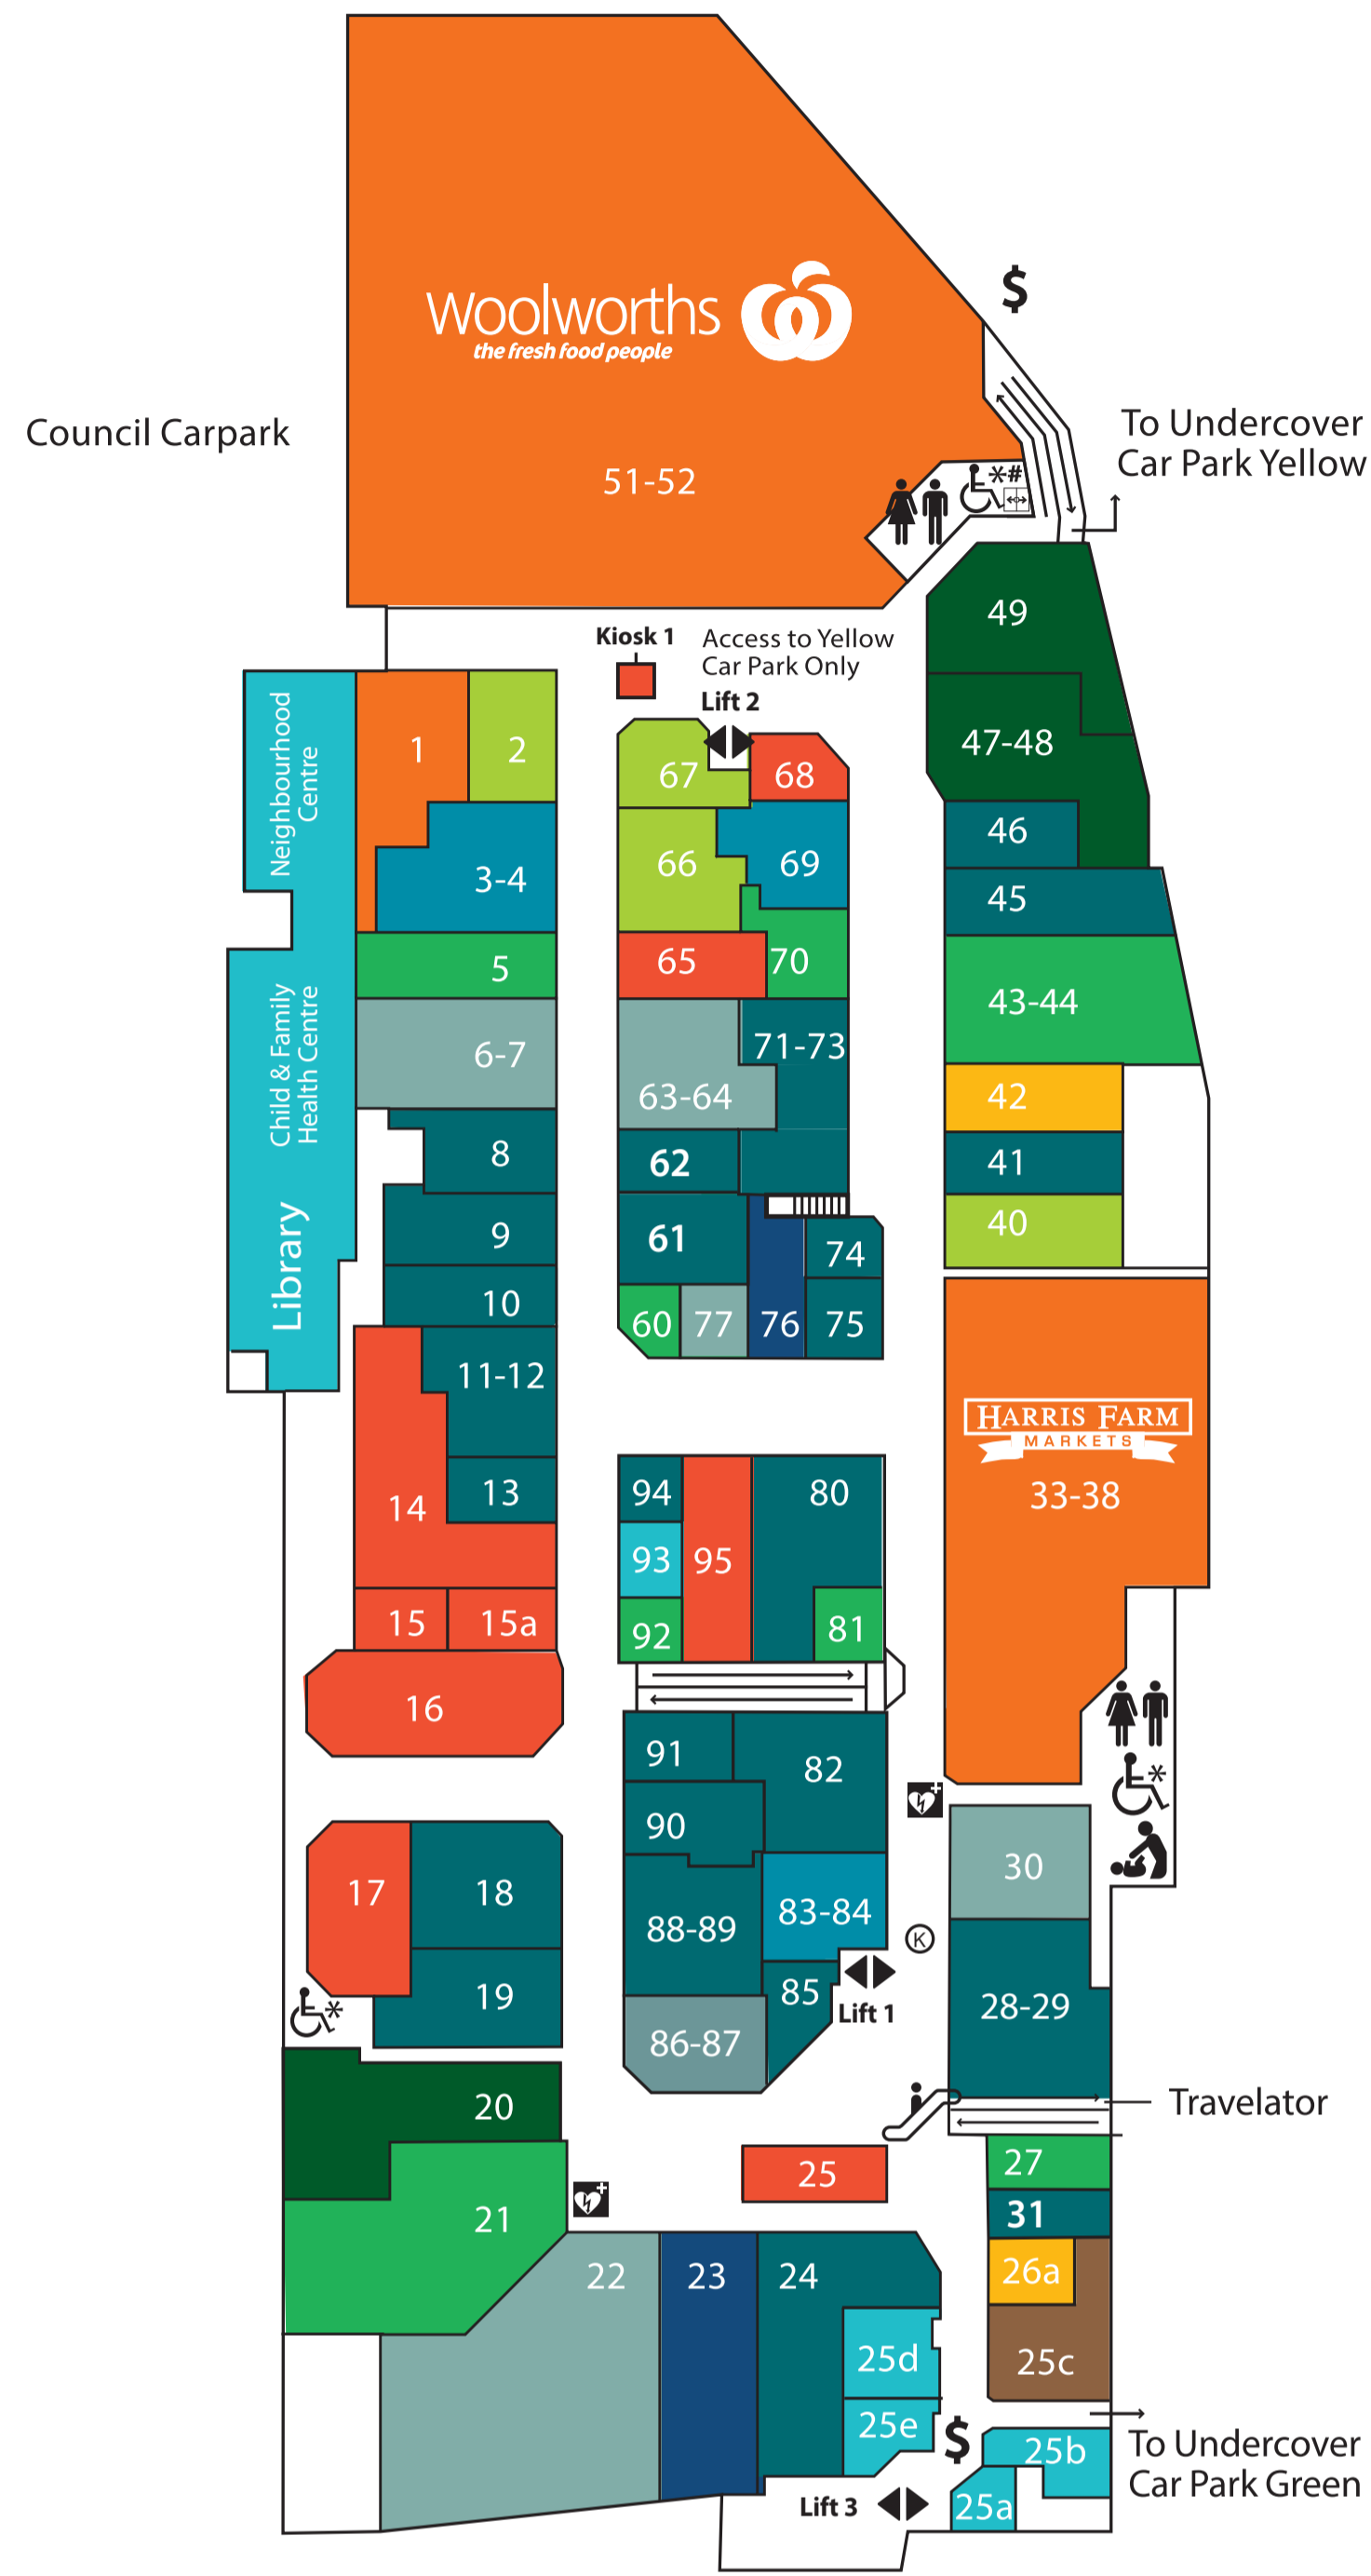

Centre Directory

Memorial Ave Entrance – Level 1

Cowan Road Entrance – Level 2

Mona Vale Road Entrance – Ground Level

Directory Key

- Supermarkets & Liquor
- Banking & Finance
- Books, Homewares, Gifts & Florist
- Cafés, Restaurants & Takeaway
- Fashion, Footwear & Jewellery
- Fresh Food
- Health, Hairdressing & Beauty
- Medical & Pharmacy
- Music & Photography
- Pay Station
- Petshop
- Services
- Telecommunications
- Travel, Newsagency & Post Office
- Parents Room
- Wheelchair Accessible Restroom
- Male & Female Restrooms
- Travelator
- Lifts
- Defibrillator

Marc Cain	L2	107
Red Pearl	L2	105
RG Collection	L1	75
R.M.Williams	L1	30
Rodney Clark	L1	60
Sportscraft	L1	82
Sussan	L1	80
Taking Shape	L1	8
Taria Fashion	L1	13
Trenery	L1	71-73
Warwick Dawson Shoes	L2	130
Witchery	L1	45
W.Lane	L1	9

Fashion - Women

Alyzz K Boutique	L1	31
Blue Illusion	L1	10
Cable Melbourne	L2	108
Carolina	L2	128
Country Road	L2	28-29
DCC Designer Clothing Collection	L2	109
Decjuba	L1	19
Ecco Shoes	L1	86-87
Elleran Lingerie	L1	90
Fella Hamilton	L1	18
Marc Cain	L2	107
Red Pearl	L2	105
RG Collection	L1	75
R.M.Williams	L1	29
Rodney Clark	L1	60
Sportscraft	L1	82
Sussan	L1	80
Taking Shape	L1	8
Taria Fashion	L1	13
Trenery	L1	71-73
Witchery	L1	45
W.Lane	L1	9

Footwear

Alyzz K Boutique	L1	31
Blue Illusion	L2	10
Carolina	L2	128
Country Road	L1	28-29
Decjuba	L1	19
Ecco Shoes	L1	86-87
Leisure's Shoe Boutique	L1	11
Red Pearl	L2	105
R.M.Williams	L1	30
Shoe Guru	L1	41
Sportscraft	L1	82
Trenery	L1	71-73
Warwick Dawson Shoes	L2	130
Witchery	L1	45