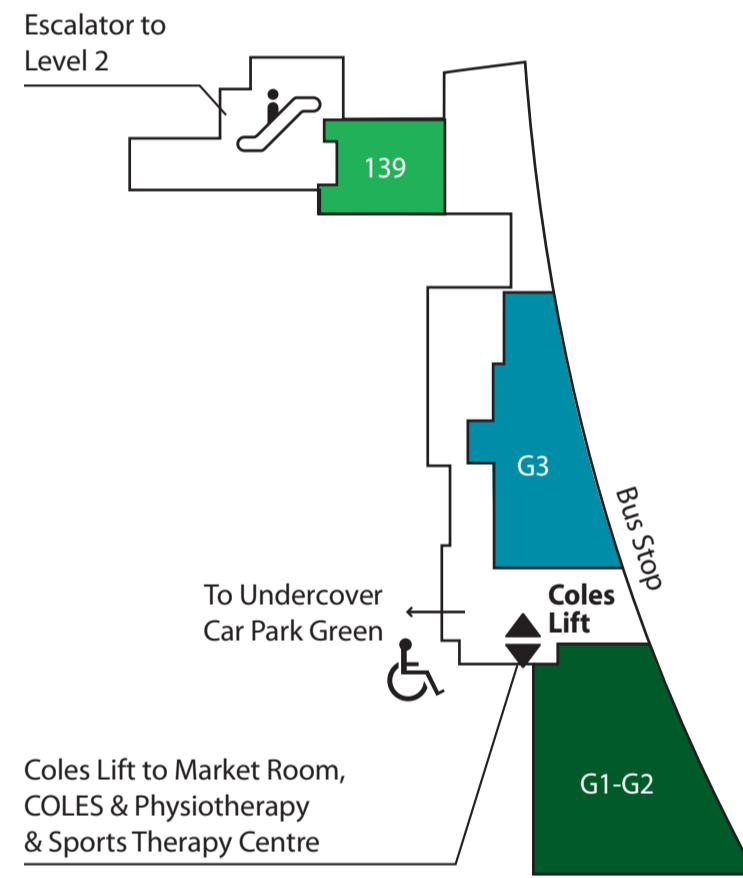

Centre Directory

Memorial Ave Entrance – Level 1

Cowan Road Entrance – Level 2

Mona Vale Road Entrance – Ground Level

Directory Key

- Supermarkets & Liquor
- Banking & Finance
- Books, Homewares, Gifts & Florist
- Cafés, Restaurants & Takeaway
- Fashion, Footwear & Jewellery
- Fresh Food
- Health, Hairdressing & Beauty
- Medical & Pharmacy
- Music & Photography
- Pay Station
- Petshop
- Services
- Telecommunications
- Travel, Newsagency & Post Office
- Parents Room
- Wheelchair Accessible Restroom
- Male & Female Restrooms
- Travelator
- Lifts
- Defibrillator

Supermarkets & Liquor

Coles Supermarket	L2	140
Harris Farm Markets	L1	33-38
Porter's Liquor	L2	116
Vintage Cellars	L1	1
Woolworths	L1	51-52

Banking & Finance

ANZ Bank	L1	20
Commonwealth Bank	L1	47-48
National Australia Bank	L2	100
St George Bank	L1	49
Westpac ATM (opposite R.M. Williams)	L1	-

Footwear

Alyzz K Boutique	L1	31
Blue Illusion	L2	10
Carolina	L2	128
Country Road	L1	28-29
Decjuba	L1	19
Ecco Shoes	L1	86-87
Leisure's Shoe Boutique	L1	11
Red Pearl	L2	105
R.M.Williams	L1	30
Shoe Guru	L1	41
Sportscraft	L1	82
Trenery	L1	71-73
Warwick Dawson Shoes	L2	130
Witchery	L1	45