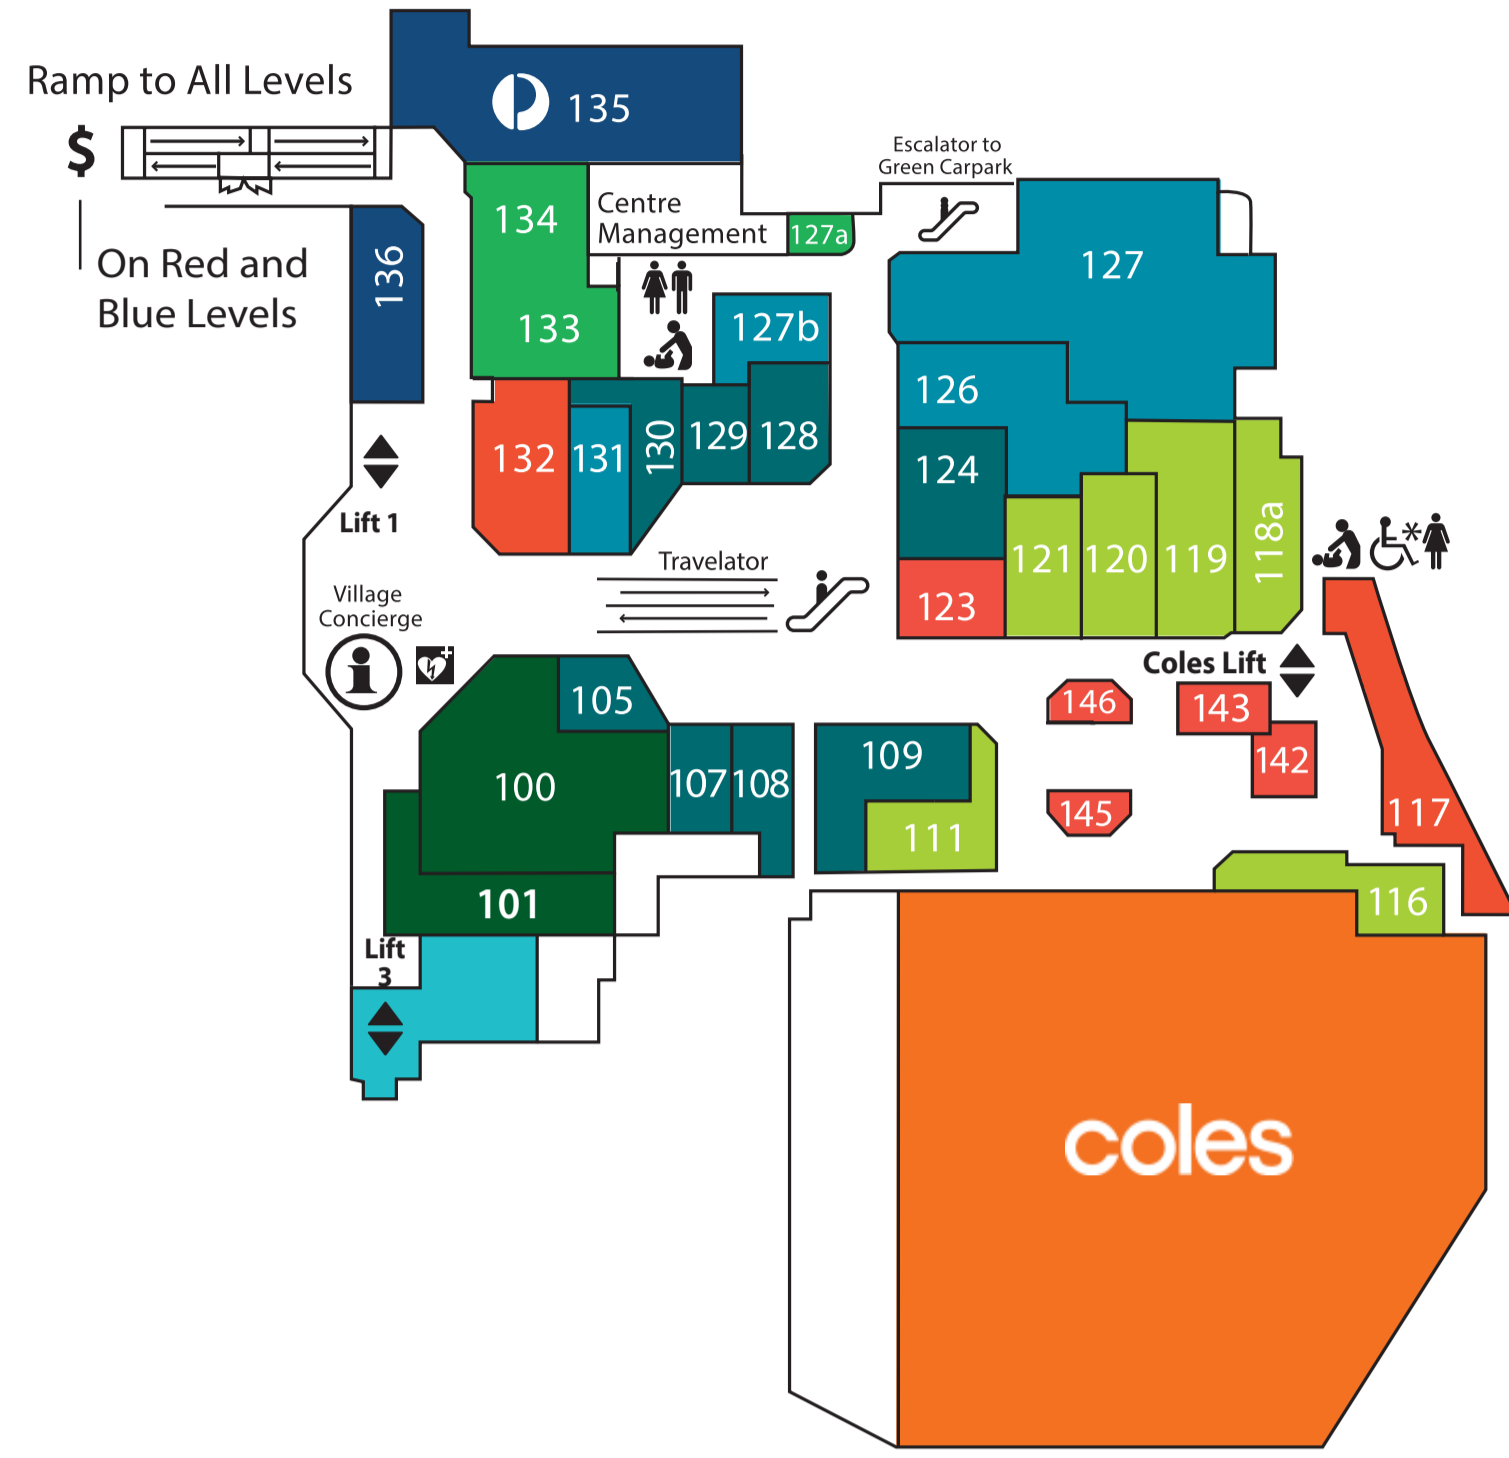

Centre Directory

Memorial Ave Entrance – Level 1

Cowan Road Entrance – Level 2

Mona Vale Road Entrance – Ground Level

Directory Key

- Supermarkets & Liquor
- Banking & Finance
- Books, Homewares, Gifts & Florist
- Cafés, Restaurants & Takeaway
- Fashion, Footwear & Jewellery
- Fresh Food
- Health, Hairdressing & Beauty
- Medical & Pharmacy
- Music & Photography
- Pay Station
- Petshop
- Services
- Telecommunications
- Travel, Newsagency & Post Office
- Parents Room
- Wheelchair Accessible Restroom
- Male & Female Restrooms
- Travelator
- Lifts
- Defibrillator

Marc Cain	L2	107
Red Pearl	L2	105
RG Collection	L1	75
R.M.Williams	L1	30
Rodney Clark	L1	60
Sportscraft	L1	82
Sussan	L1	80
Taking Shape	L1	8
Taria Fashion	L1	13
Trenery	L1	71-73
Warwick Dawson Shoes	L2	130
Witchery	L1	45
W.Lane	L1	9

Fashion - Women

Alyzz K Boutique	L1	31
Blue Illusion	L1	10
Cable Melbourne	L2	108
Carolina	L2	128
Country Road	L2	28-29
DCC Designer Clothing Collection	L2	109
Decjuba	L1	19
Ecco Shoes	L1	86-87
Elleran Lingerie	L1	90
Fella Hamilton	L1	18
Marc Cain	L2	107
Red Pearl	L2	105
RG Collection	L1	75
R.M.Williams	L1	29
Rodney Clark	L1	60
Sportscraft	L1	82
Sussan	L1	80
Taking Shape	L1	8
Taria Fashion	L1	13
Trenery	L1	71-73
Witchery	L1	45
W.Lane	L1	9

Footwear

Alyzz K Boutique	L1	31
Blue Illusion	L2	10
Carolina	L2	128
Country Road	L1	28-29
Decjuba	L1	19
Ecco Shoes	L1	86-87
Leisure's Shoe Boutique	L1	11
Red Pearl	L2	105
R.M.Williams	L1	30
Shoe Guru	L1	41
Sportscraft	L1	82
Trenery	L1	71-73
Warwick Dawson Shoes	L2	130
Witchery	L1	45