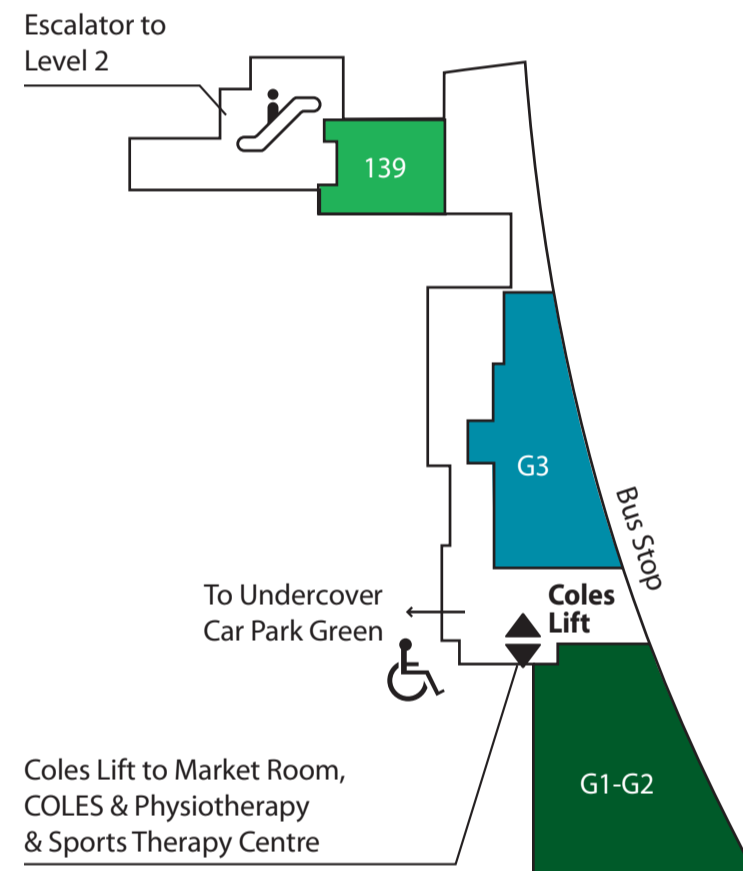

Centre Directory

Memorial Ave Entrance – Level 1

Cowan Road Entrance – Level 2

Mona Vale Road Entrance – Ground Level

Directory Key

- Supermarkets & Liquor
- Banking & Finance
- Books, Homewares, Gifts & Florist
- Cafés, Restaurants & Takeaway
- Fashion, Footwear & Jewellery
- Fresh Food
- Health, Hairdressing & Beauty
- Medical & Pharmacy
- Music & Photography
- Pay Station
- Petshop
- Services
- Telecommunications
- Travel, Newsagency & Post Office
- Parents Room
- Wheelchair Accessible Restroom
- Male & Female Restrooms
- Travelator
- Lifts
- Defibrillator

Supermarkets & Liquor

Coles Supermarket	L2	140
Harris Farm Markets	L2	33-38
Porter's Liquor	L2	116
Vintage Cellars	L1	1
Woolworths	L1	51-52

Banking & Finance

ANZ Bank	L1	20
Commonwealth Bank	L1	47-48
National Australia Bank	L2	100
St George Bank	L1	49
Westpac ATM (opposite R.M. Williams)	L1	-

Footwear

Alyzz K Boutique	L1	31
Blue Illusion	L2	10
Carolina	L2	128
Country Road	L1	28-29
Decjuba	L1	19
ECCO Shoes	L1	86-87
Leisures Shoe Boutique	L1	11
Red Pearl	L2	105
R.M. Williams	L1	30
Shoe Guru	L1	41
Sportscraft	L1	82
Trenerly	L1	71-73
Warwick Dawson Shoes	L2	130
Witchery	L1	45