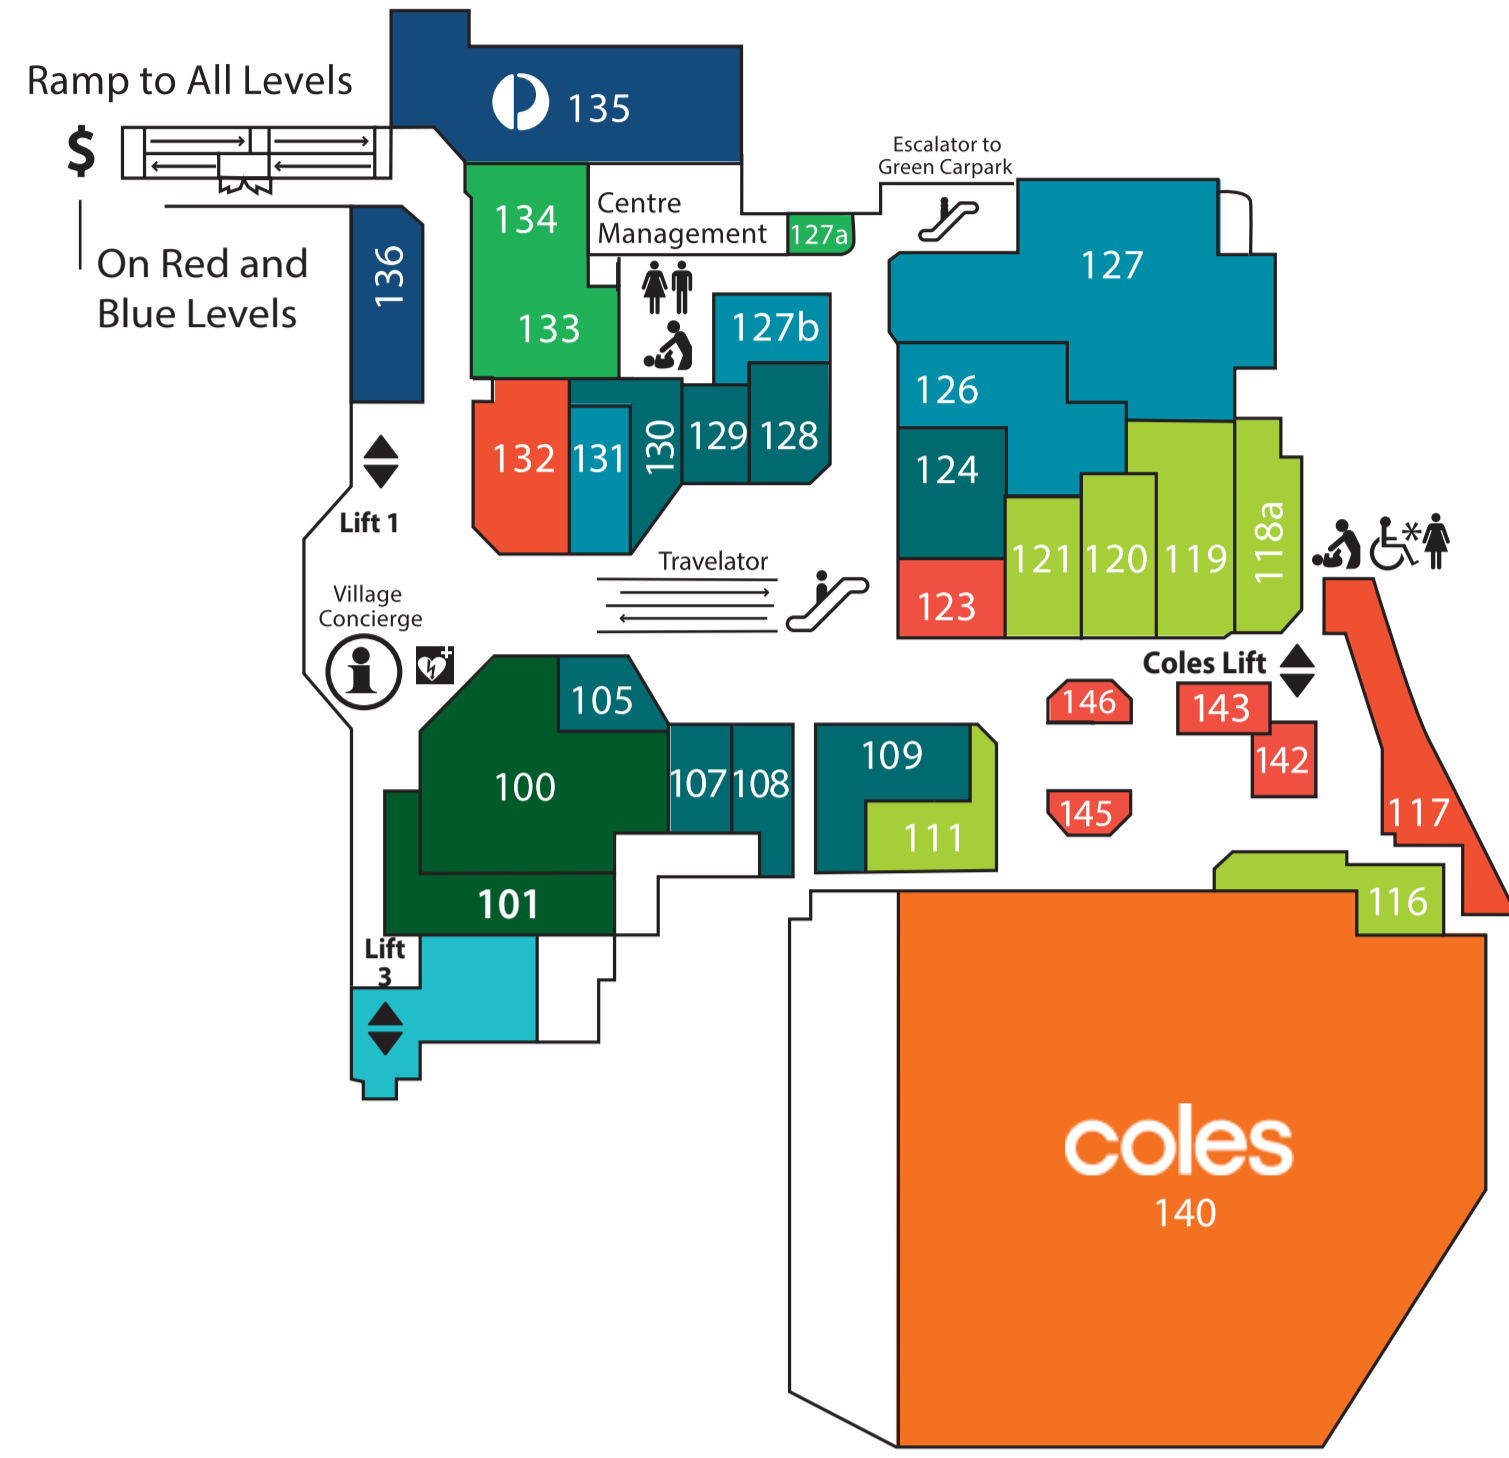

Centre Directory

Memorial Ave Entrance – Level 1

Cowan Road Entrance – Level 2

Mona Vale Road Entrance – Ground Level

Directory Key

- Supermarkets & Liquor
- Banking & Finance
- Books, Homewares, Gifts & Florist
- Cafés, Restaurants & Takeaway
- Fashion, Footwear & Jewellery
- Fresh Food
- Health, Hairdressing & Beauty
- Medical & Pharmacy
- Music & Photography
- Pay Station
- Petshop
- Services
- Telecommunications
- Travel, Newsagency & Post Office
- Parents Room
- Wheelchair Accessible Restroom
- Male & Female Restrooms
- Travelator
- Lifts
- Defibrillator

Cafés, Restaurants & Takeaways

Café Milligram	L1	25
Juice & Wellness	L2	146
JJ's Café Restaurant (Licensed)	L1	95
McDonald's	L1	14
Oscars Churrigari	L1	15
Papa's Pizza and Pasta (Licensed)	L1	17
Silk Dining (Licensed)	L2	101
Simply Noodles	L2	142
Subway Restaurant	L1	15a
Sushiru	L2	117
Sushiru Kiosk	L1	51A
The Blue Jar	L2	123
The Copper Pan	L2	132
The Living Room Café (Licensed)	L1	16
Three Beans Café	L1	68

Fashion - Children

Cable Melbourne	L2	108
Country Road	L1	28-29
Cotton On Kids	L1	24
ECCO Shoes	L1	86-87
G'day Baby (pop up)	L1	77
Sweet Thing	L1	91

Fashion - Men

Country Road	L1	28-29
ECCO Shoes	L1	86-87
Gazman	L1	61-62
R.M. Williams	L1	30
Sportscraft	L1	82

Footwear

Alyzz K Boutique	L1	31
Blue Illusion	L2	10
Carolina	L2	128
Country Road	L1	28-29
Decjuba	L1	19
ECCO Shoes	L1	86-87
Leisures Shoe Boutique	L1	11
Red Pearl	L2	105
R.M. Williams	L1	30
Shoe Guru	L1	41
Sportscraft	L1	82
Trenerly	L1	71-73
Warwick Dawson Shoes	L2	130
Witchery	L1	45