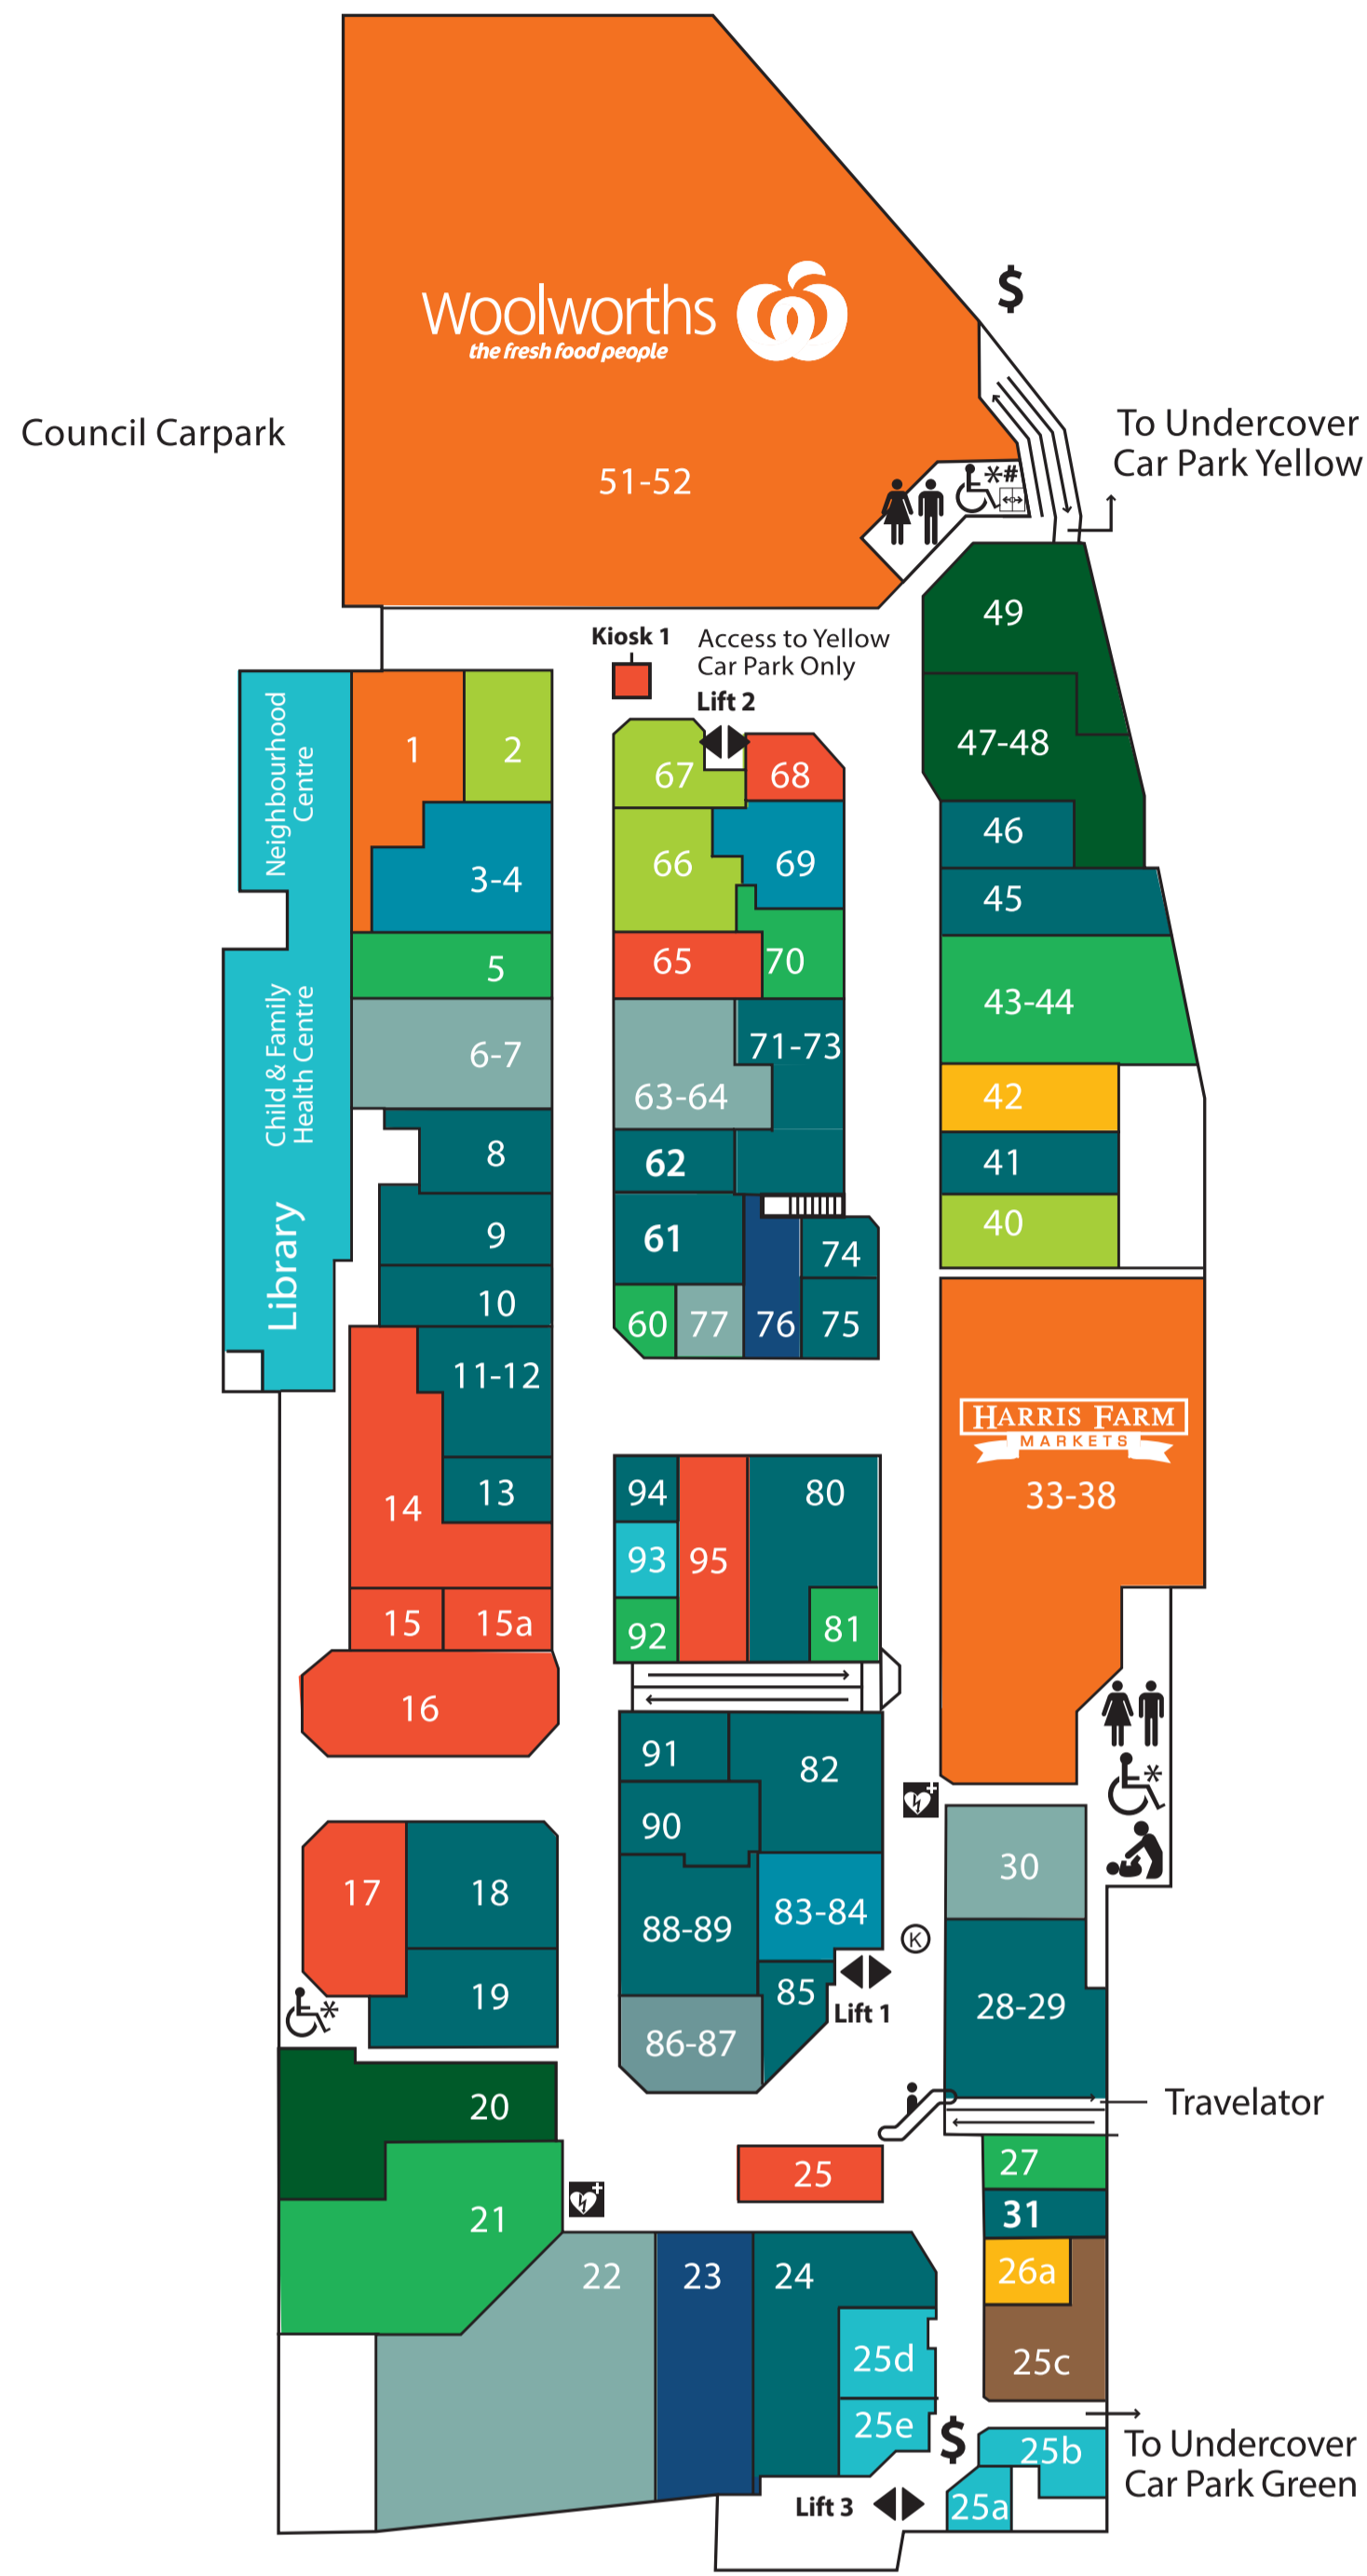

Centre Directory

Memorial Ave Entrance – Level 1

Cowan Road Entrance – Level 2

Mona Vale Road Entrance – Ground Level

Directory Key

- Supermarkets & Liquor
- Banking & Finance
- Books, Homewares, Gifts & Florist
- Cafés, Restaurants & Takeaway
- Fashion, Footwear & Jewellery
- Fresh Food
- Health, Hairdressing & Beauty
- Medical & Pharmacy
- Music & Photography
- Pay Station
- Petshop
- Services
- Telecommunications
- Travel, Newsagency & Post Office
- Parents Room
- Wheelchair Accessible Restroom
- Male & Female Restrooms
- Travelator
- Lifts
- Defibrillator

Supermarkets & Liquor

Coles Supermarket	L2	140
Harris Farm Markets	L2	33-38
Porter's Liquor	L2	116
Vintage Cellars	L1	1
Woolworths	L1	51-52

Banking & Finance

ANZ Bank	L1	20
Commonwealth Bank	L1	47-48
National Australia Bank	L2	100
St George Bank	L1	49
Westpac ATM (opposite R.M. Williams)	L1	-

Books, Homewares, Gifts & Florist

Bed Bath N' Table	L1	22
Book Review	L1	6-7
Carolina	L2	128
Flower Village	L1	93
Kidstuff	L1	88-89
Nextra St Ives Village Newsagency	L1	23
Plenty Kitchen & Tableware	L1	63-64

Footwear

Alyzz K Boutique	L1	31
Blue Illusion	L2	10
Carolina	L2	128
Country Road	L1	28-29
Decjuba	L1	19
ECCO Shoes	L1	86-87
Leisures Shoe Boutique	L1	11
Red Pearl	L2	105
R.M. Williams	L1	30
Shoe Guru	L1	41
Sportscraft	L1	82
Trenerly	L1	71-73
Warwick Dawson Shoes	L2	130
Witchery	L1	45